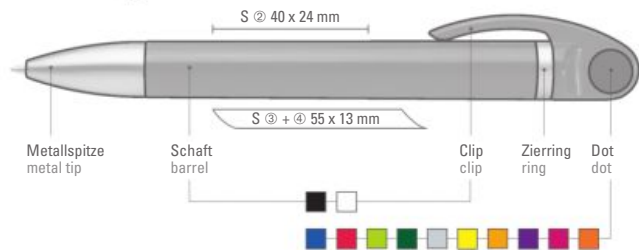

0-0015: Drehkugelschreiber mit weißem oder schwarzem Gehäuse, silber mattem Zierring und schwere Metallspitze matt verchromt.

0-0015 D: Drehkugelschreiber mit weißem oder schwarzem Gehäuse, silber mattem Zierring, farbigem Stopfen und schwere Metallspitze matt verchromt.

Preis/Stück 0-0015	0,71 €
Mindestbestellmenge	1.000 Stück
Werbeschlüssel	Schaft S ○
Preis/Stück 0-0015 D	0,72 €
Mindestbestellmenge	1.000 Stück
Werbeschlüssel	Schaft S ○, Stopfen T

0-0015: Twist ballpoint pen with solid shiny body in white or black, silver matt ring and heavy metal tip chrome matt plated.

0-0015 D: Twist ballpoint pen with solid shiny body in white or black, silver matt ring, colored plug in the upper part and heavy metal tip chrome matt plated.

Price/piece 0-0015	0.71 €
Minimum quantity	1,000 pieces
Advertising code	barrel S ○
Price/piece 0-0015 D	0.72 €
Minimum quantity	1,000 pieces
Advertising code	barrel S ○, plug T