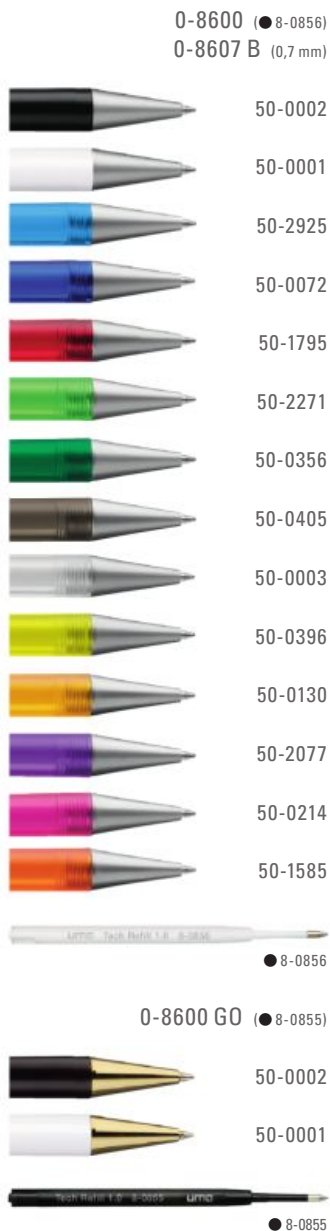

ETUI 0-0934
Beschreibung auf Seite 235.

ETUI 0-0934
See description on page 235.

0-8600: Druckkugelschreiber mit transparent gefrostetem oder gedecktem Schaft. Metalldrücker, -clip und -spitze matt verchromt.

0-8607 B: Passender Druckbleistift (0,7 mm) zu 0-8600.

0-8600 GO: Druckkugelschreiber mit schwarz oder weiß gedecktem Schaft. Drücker, Clip und Spitze aus vergoldetem Metall.

0-8600: Retractable ballpoint pen with transparent frosted or opaque barrel. Metal push-button, clip and tip in matt chromed.

0-8607 B: Matching mechanical pencil (0.7 mm) for 0-8600.

0-8600 GO: Retractable ballpoint pen with black or white opaque barrel. Push-button, clip and tip made from gold-plated metal.