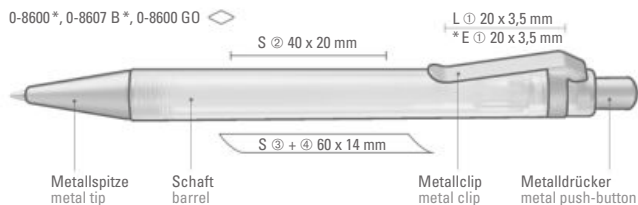

Preis/Stück 0-8600	0,56 €
Preis/Stück 0-8607 B	1,01 €
Mindestbestellmenge	1.000 Stück
Werbeschlüssel	Schaft S, Clip L/E
Preis/Stück 0-8600 GO	0,79 €
Mindestbestellmenge	1.000 Stück
Werbeschlüssel	Schaft S, Clip L

Price/piece 0-8600	0.56 €
Price/piece 0-8607 B	1.01 €
Minimum quantity	1,000 pieces
Advertising code	barrel S, clip L/E
Price/piece 0-8600 GO	0.79 €
Minimum quantity	1,000 pieces
Advertising code	barrel S, clip L