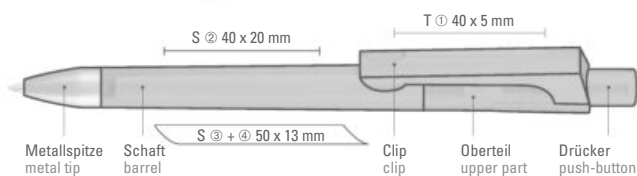

umaBlackForest Pens

1-0142 TF SI, 1-0142 TF KG SI

Mix 'n Match: Alle Teile des Modells können farblich frei kombiniert werden.

1-0142 TF SI: Druckkugelschreiber in transparent gefrosteten Gehäusefarben, mit schwerer matt verchromter Metallspitze.

1-0142 TF KG SI: Druckkugelschreiber in transparent gefrosteten Gehäusefarben, Clip matt gedeckt, mit schwerer matt verchromter Metallspitze.

Preis/Stück 1-0142 TF SI	0,85 €
Preis/Stück 1-0142 TF KG SI	0,85 €
Mindestbestellmenge	1.000 Stück
Werbeschlüssel	Schaft S ○, Clip T

Mix 'n Match: All parts of item CHECK can be combined freely.

1-0142 TF SI: Retractable ballpoint pen with transparent frosted coloured body and heavy metal tip matt chrome plated.

1-0142 TF KG SI: Retractable ballpoint pen in transparent frosted housing colors, clip solid matt, with heavy matt chrome metal tip.

Price/piece 1-0142 TF SI	0.85 €
Price/piece 1-0142 TF KG SI	0.85 €
Minimum quantity	1,000 pieces
Advertising code	barrel S ○, clip T