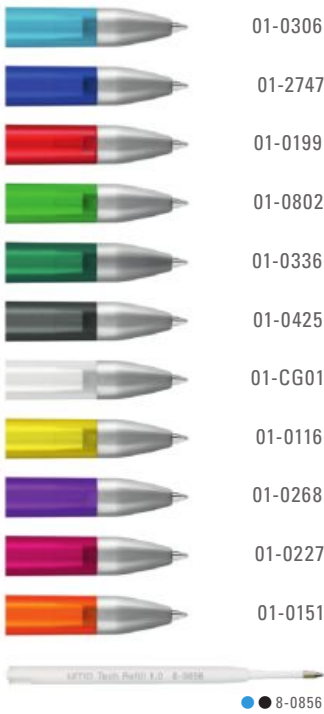

Price/piece 1-0142 SI	0.85 €
Price/piece 1-0142 KTF SI	0.85 €
Minimum quantity	1,000 pieces
Advertising code	barrel S ○, clip T

umaBlackForest
Pens

1-0142 SI, 1-0142 KTF SI

1-0142 TF SI (●● 8-0856)
1-0142 TF KG SI (●● 8-0856)