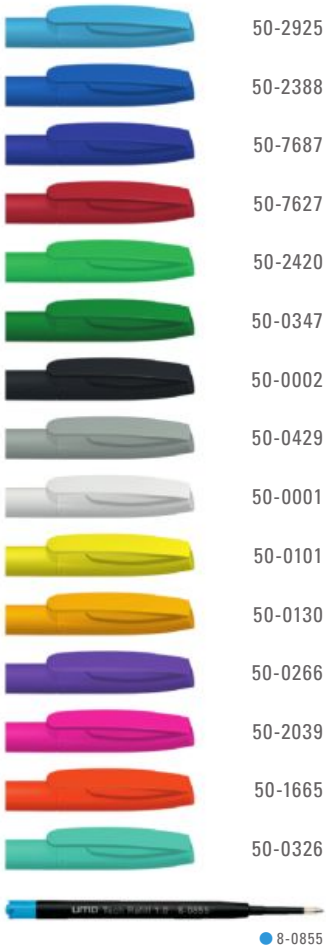

0-0177 GUM (● 8-0855)

0-0177 GUM: Drehkugelschreiber mit gummiertem Gehäuse und gummiertem Clip.

Preis/Stück 0-0177 GUM 0,56 €
Mindestbestellmenge 1.000 Stück
Werbeschlüssel Schaft GS, Clip GT

0-0177 GUM: Twist ballpoint pen with soft touch body and soft touch clip.

Price/piece 0-0177 GUM 0.56 €
Minimum quantity 1,000 pieces
Advertising code barrel GS, clip GT