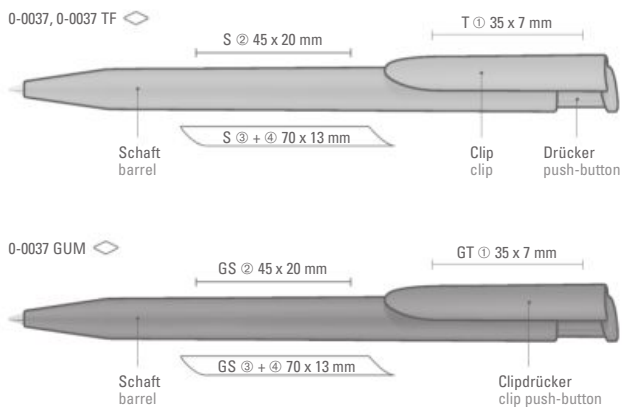

0-0037 (● 8-0865)		0-0037 TF (● 8-0865)	
	20-2925		20-2925
	20-0301		20-0072
	20-0280		20-1795
	20-7621		20-2271
	20-2420		20-0356
	20-0340		20-0405
	20-0002		20-0003
	20-CG08		20-0396
	20-0001		20-0130
	20-0115		20-2077
	20-2597		20-0214
	20-0233		20-1585
	20-1585		20-0326
	20-0326		
0-0037 GUM (● 8-0865)			
	20-0002		

Das gleiche Modell mit Schaft und Clip aus recyceltem Material finden Sie auf Seite 215 unter HAPPY RECY.

The same model with barrel and clip made of recycled material can be found on page 215 under HAPPY RECY.

0-0037: Druckkugelschreiber mit matt gedecktem Gehäuse.

0-0037: Retractable ballpoint pen with matt solid colored body.

0-0037 TF: Druckkugelschreiber mit transparent gefrostetem Gehäuse.

0-0037 TF: Retractable ballpoint pen with transparent frosted body.

0-0037 GUM: Druckkugelschreiber mit gummiertem Gehäuse und gummiertem Clipdrücker.

0-0037 GUM: Retractable ballpoint pen with soft touch body and soft touch clip.

Preis/Stück 0-0037	0,18 €	Price/piece 0-0037	0.18 €
Preis/Stück 0-0037 TF	0,18 €	Price/piece 0-0037 TF	0.18 €
Mindestbestellmenge	1.000 Stück	Minimum quantity	1,000 pieces
Werbeschlüssel	Schaft S $\varnothing$, Clip T	Advertising code	barrel S $\varnothing$, clip T
Preis/Stück 0-0037 GUM	0,32 €	Price/piece 0-0037 GUM	0.32 €
Mindestbestellmenge	1.000 Stück	Minimum quantity	1,000 pieces
Werbeschlüssel	Schaft GS, Clip GT	Advertising code	barrel GS, clip GT

Preis/piece 0-0037	0.18 €
Price/piece 0-0037 TF	0.18 €
Minimum quantity	1,000 pieces
Advertising code	barrel S $\varnothing$, clip T
Price/piece 0-0037 GUM	0.32 €
Minimum quantity	1,000 pieces
Advertising code	barrel GS, clip GT