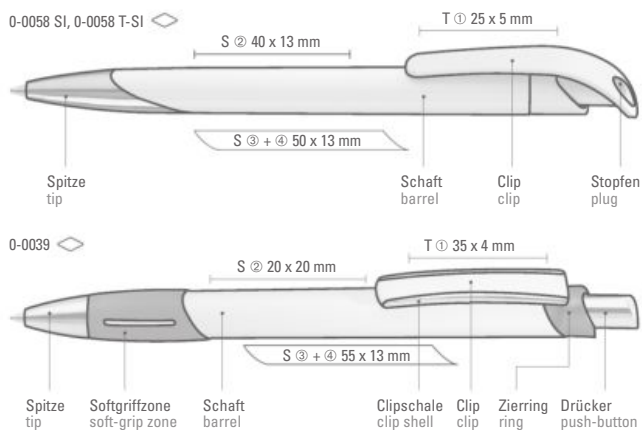

Farb-Code/Minen
Color code/Refills

SPLASH SI
0-0058 SI

SPLASH transparent SI
0-0058 T-SI

STRIPE
0-0039

133

0-0058 SI: Druckkugelschreiber mit glänzend gedecktem Gehäuse, silber glänzender Spitze und Clipstopfen.

0-0058 T-SI: Druckkugelschreiber mit glänzend transparentem Gehäuse, silber glänzender Spitze und Clipstopfen.

0-0039: Druckkugelschreiber in weiß mit uni transparent gefrosteter oder gedeckt schwarzer Softgriffzone, Zierring und Clipschale.

0-0058 SI: Ballpoint pen with shiny solid-colored body, shiny silver tip and clip plug.

0-0058 T-SI: Ballpoint pen with shiny transparent body, shiny silver tip and clip plug.

0-0039: Retractable ballpoint pen in white with transparent frosted or opaque black soft-grip zone, fitting and clip shell.

Preis/Stück 0-0058 SI 0,41 €
Preis/Stück 0-0058 T-SI 0,41 €
Preis/Stück 0-0039 0,32 €
Mindestbestellmenge 1.000 Stück
Werbeschlüssel Schaft S, Clip T

Price/piece 0-0058 SI 0.41 €
Price/piece 0-0058 T-SI 0.41 €
Price/piece 0-0039 0.32 €
Minimum quantity 1,000 pieces
Advertising code barrel S, clip T