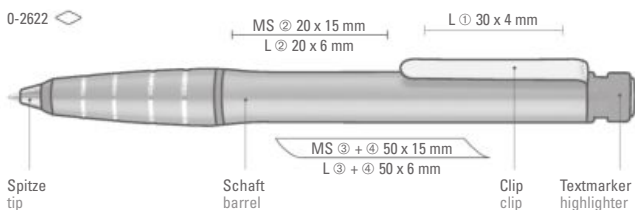

0-2622: Metall-Drehkugelschreiber aus Aluminium mit integriertem gelb schreibendem Textmarker im Schaft. Der Textmarker lässt sich mittels Drehbewegung aus dem Schaft herausnehmen und kann separat genutzt werden. Lieferung inkl. Gebrauchsanweisung.

0-2622 SET: 2in1 Set – bestehend aus 2in1 Drehkugelschreiber mit einer Ersatztextmarkerpatrone in gelb und einer D1 Mine schwarz schreibend – im praktischen Etui mit transparentem Kunststoffschuber inkl. Gebrauchsanweisung.

Preis/Stück 0-2622	1,48 €
Preis/Stück 0-2622 SET	2,22 €
Mindestbestellmenge	300 Stück
Werbeschlüssel	Schaft MS/L, Clip L

0-2622: Aluminium metal twist ballpoint pen with integrated yellow writing text marker in the body. The text marker can be twisted out of the body and used separately. Delivery incl. instructions for use.

0-2622 SET: 2in1 set – It consists of a 2in1 twist ballpoint pen with integrated yellow highlighter, a yellow replacement highlighter refill and a black D1 refill – in a practical case with transparent plastic slipcase incl. instructions for use.

Price/piece 0-2622	1.48 €
Price/piece 0-2622 SET	2.22 €
Minimum quantity	300 pieces
Advertising code	barrel MS/L, clip L