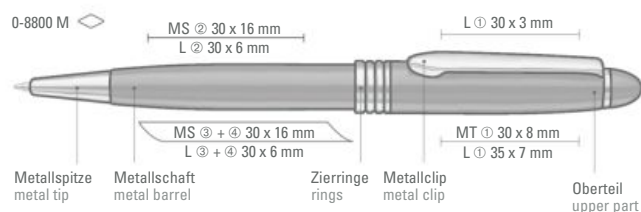

0-8800 M (● 8-0883)

53-0002

LITKO Economy Class Refill 0-0002

● 8-0883

0-9180 LE (● 8-0888)

55-0002

LITKO Extra Class Refill 0-0002

● 8-0888

0-9182 LE R (● 8-0806)

55-0002

LITKO High Class Rollerball Refill 0-0002

● 8-0806

0-8800 M: Metall-Drehkugelschreiber mit schwarz glänzend lackiertem Gehäuse. Clip, Zierringe und Spitze aus vergoldetem Metall.

0-9180 LE: Metall-Drehkugelschreiber mit Lederschaft mit weißen Ziernähten. Oberteil und Beschläge glanzverchromt.

0-9182 LE R: Metall-Rollerball mit Lederschaft mit weißen Ziernähten. Oberteil und Beschläge glanzverchromt.

Preis/Stück 0-8800 M	3,22 €
Mindestbestellmenge	300 Stück
Werbeschlüssel	Schaft MS/L, Clip L, Kappe MT/L

Preis/Stück 0-9180 LE	5,07 €
Preis/Stück 0-9182 LE R	6,50 €
Mindestbestellmenge	100 Stück
Werbeschlüssel	Kappe L

0-8800 M: Metal twist ballpoint pen with glossy black lacquered body. Clip, bands and tip made from gold-plated metal.

0-9180 LE: Twist metal ballpoint pen with leather barrel and white decorative stitchings. Upper part and fittings chrome plated.

0-9182 LE R: Metal rollerball and leather barrel with white decorative stitchings. Upper part and fittings chrome plated.

Price/piece 0-8800 M	3.22 €
Minimum quantity	300 pieces
Advertising code	barrel MS/L, clip L, cap MT/L

Price/piece 0-9180 LE	5.07 €
Price/piece 0-9182 LE R	6.50 €
Minimum quantity	100 pieces
Advertising code	cap L