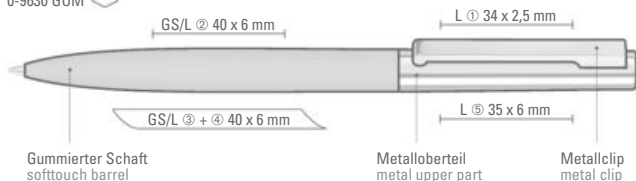

0-9630 GUM ◊