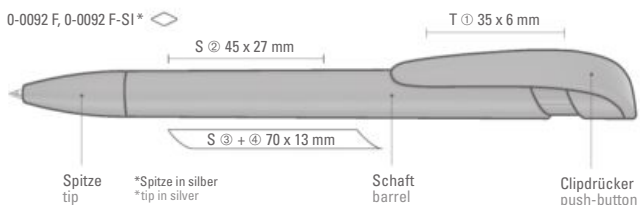

0-0092 F: Druckkugelschreiber mit matt gedecktem Gehäuse und Spitze, mit breitem Bogenclipdrücker.

0-0092 F-SI: Druckkugelschreiber mit matt gedecktem Gehäuse, mit breitem Bogenclipdrücker und silberner Spitze glanzverchromt.

Preis/Stück 0-0092 F 0,32 €
Preis/Stück 0-0092 F-SI 0,52 €
Mindestbestellmenge 1.000 Stück
Werbeschlüssel Schaft S ○, Clip T

0-0092 F: Retractable ballpoint pen with matt solid colored body and tip, wide curved clip button.

0-0092 F-SI: Retractable ballpoint pen with matt solid body, wide curved clip button and silver shiny chrome plated tip.

Price/piece 0-0092 F 0.32 €
Price/piece 0-0092 F-SI 0.52 €
Minimum quantity 1,000 pieces
Advertising code barrel S ○, clip T