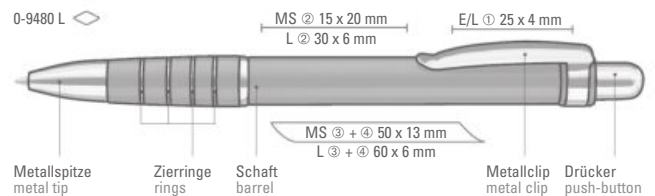

ARGON
0-9400

ARGUS L
0-9480 L

Farb-Code/Minen
Color code/Refills

0-9400 (● 8-0883)

20-0002

20-0286

20-0186

20-0341

20-0430

20-0136

20-0266

20-0227

● 8-0883

0-9480 L (● 8-0883)

20-0002

20-2747

20-0187

20-3435

20-0004

● 8-0883

0-9400: Druckkugelschreiber mit Aluminium-Schaft, Metallclip und farbiger Gummigriffzone.

0-9480 L: Metall-Druckkugelschreiber mit lackiertem Aluminium-Schaft, Metallclip und Griffzone mit Ringdesign glanzverchromt.

Preis/Stück 0-9400	0,93 €	Price/piece 0-9400	0.93 €
Preis/Stück 0-9480 L	0,99 €	Price/piece 0-9480 L	0.99 €
Mindestbestellmenge	300 Stück	Minimum quantity	300 pieces
Werbeschlüssel	Schaft MS/L, Clip E/L	Advertising code	barrel MS/L, clip E/L

0-9400: Retractable ballpoint pen with aluminium barrel, metal clip and colored rubber gripping.

0-9480 L: Retractable metal ballpoint pen with coated aluminium body, metal clip and ring-design grip zone brilliant chrome plated.

Preis/Stück 0-9400	0,93 €	Price/piece 0-9400	0.93 €
Preis/Stück 0-9480 L	0,99 €	Price/piece 0-9480 L	0.99 €
Mindestbestellmenge	300 Stück	Minimum quantity	300 pieces
Werbeschlüssel	Schaft MS/L, Clip E/L	Advertising code	barrel MS/L, clip E/L

0-9400

0-9480 L