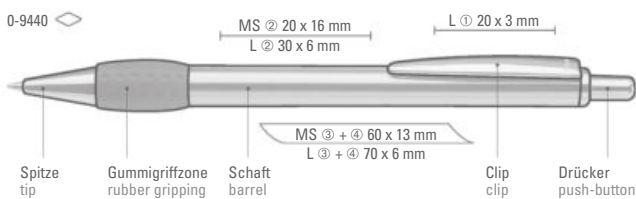

0-9440: Metall-Druckkugelschreiber mit glanzverchromtem, lackiertem Schaft, Drücker, Clip und Spitze. Gummigriffzone farbig.

0-0196 L: Metall-Druckkugelschreiber mit verchromten und lackiertem Schaft. Obere Halbkugel und Stopfen unifarben transparent. Gelochter Metallclip, Drücker und untere Halbkugel verchromt.

Preis/Stück 0-9440	1,36 €
Mindestbestellmenge	300 Stück
Werbeschlüssel	Schaft MS/L, Clip L
Preis/Stück 0-0196 L	1,12 €
Mindestbestellmenge	300 Stück
Werbeschlüssel	Schaft MS/L

0-9440: Metal retractable ballpoint pen with glossy chrome-plated, lacquered barrel, push-button, clip and tip. Colored rubber gripping.

0-0196 L: Metal retractable ballpoint pen with chrome and lacquered barrel. Upper hemisphere and terminal in one transparent color. Chrome plated metal clip, lower hemisphere and push-button.

Price/piece 0-9440	1.36 €
Minimum quantity	300 pieces
Advertising code	barrel MS/L, clip L
Price/piece 0-0196 L	1.12 €
Minimum quantity	300 pieces
Advertising code	barrel MS/L