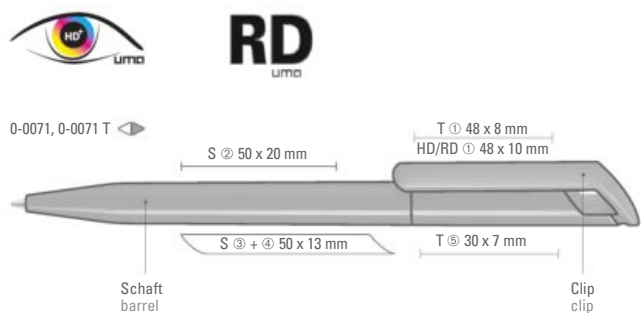

0-0071 (● 8-0866)	0-0071 T (● 8-0866)
32-0292	32-0286
32-2175	32-0200
32-2147	32-0382
32-0200	32-2426
32-0382	32-0419
32-0348	32-0003
32-0343	32-0108
32-0002	32-0254
32-0428	32-2091
32-0001	32-0213
32-0115	32-1585
32-2705	32-0638
32-2685	32-3262
32-0188	32-7569
32-0203	32-0469
32-0213	32-0866
32-1585	
32-0638	
32-0321	
32-0468	
32-7569	
32-0469	
32-0866	

Ab 2.000 Stück können die Modelle farblich kombiniert werden.

0-0071: Drehkugelschreiber mit gedeckt glänzendem Gehäuse und massivem Clip.
0-0071 T: Drehkugelschreiber mit transparent glänzendem Gehäuse und massivem Clip.

Preis/Stück 0-0071	0,46 €
Preis/Stück 0-0071 T	0,46 €
Mindestbestellmenge	1.000 Stück
Werbeschlüssel	Schaft S, Kappe T, Clip T/HD/RD

You may choose any color combination for orders over 2,000 units.

0-0071: Twist ballpoint pen with shiny solid body and massive clip.
0-0071 T: Twist ballpoint pen with transparent shiny body and massive clip.

Price/piece 0-0071	0.46 €
Price/piece 0-0071 T	0.46 €
Minimum quantity	1,000 pieces
Advertising code	barrel S, cap T, clip T/HD/RD