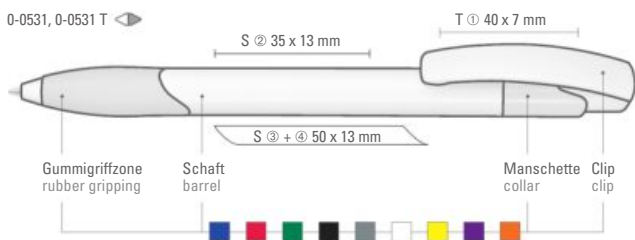

Ab 2.000 Stück können die Modelle farblich kombiniert werden.

You may choose any color combination for orders over 2,000 units.

0-0531: Druckkugelschreiber mit Gummigriffzone und Manschette unifarben. Schaft und Clipdrücker in weiß.

0-0531: Retractable ballpoint pen with rubber gripping and collar in one solid color. Barrel and push-button in white.

0-0531 T: Druckkugelschreiber mit Gummigriffzone und Clipdrücker unifarben transparent glänzend.

0-0531 T: Retractable ballpoint pen with rubber gripping and push-button in one shiny transparent color.

Preis/Stück 0-0531 0,52 €
Preis/Stück 0-0531 T 0,59 €
Mindestbestellmenge 1.000 Stück
Werbeschlüssel Schaft S ○, Clip T

Price/piece 0-0531 0.52 €
Price/piece 0-0531 T 0.59 €
Minimum quantity 1,000 pieces
Advertising code barrel S ○, clip T