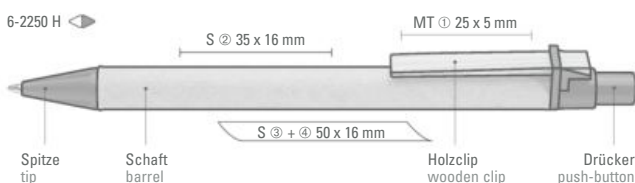

6-3550: Druckkugelschreiber mit Schaft und Clip aus 100% nachwachsendem und kompostierbarem Material. Oberteil aus gefrostetem ABS Kunststoff in verschiedenen Farben.

6-2250 H: Druckkugelschreiber aus recycelter, naturfarbener Pappe. Spitze und Drücker unifarben aus recyceltem oder biologisch abbaubarem Kunststoff (*06-7527 Bio-Mix) sowie Holzclip.

6-3550: Retractable ballpoint pen with barrel and clip made of 100% renewable biodegradable material. Upper part made of frosted ABS plastic in different colors.

6-2250 H: Pushbutton ballpoint pen made of recycled, natural-coloured cardboard. Tip and pushbutton uni-colored, made of recycled or bio-degradable plastic (*06-7527 Bio-Mix) as well as wooden clip.

Preis/Stück 6-3550	0,69 €
Mindestbestellmenge	1.000 Stück
Werbeschlüssel	Schaft S ◊, Clip T
Preis/Stück 6-2250 H	0,55 €
Mindestbestellmenge	1.000 Stück
Werbeschlüssel	Schaft S, Clip MT

Price/piece 6-3550	0.69 €
Minimum quantity	1,000 pieces
Advertising code	barrel S ◊, clip T
Price/piece 6-2250 H	0.55 €
Minimum quantity	1,000 pieces
Advertising code	barrel S, clip MT