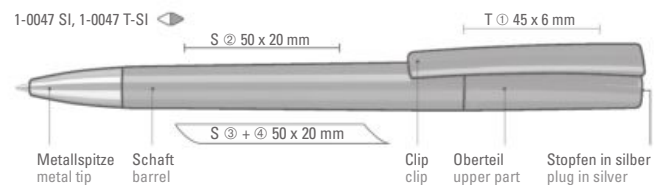

1-0047 SI: Drehkugelschreiber mit weiß oder schwarz glänzend gedecktem Gehäuse, silbernem Stopfen im Oberteil und schwerer Metallspitze glanzverchromt.

1-0047 T-SI: Drehkugelschreiber mit transparent glänzendem Gehäuse, silbernem Stopfen im Oberteil und schwerer Metallspitze glanzverchromt.

Preis/Stück 1-0047 SI 0,86 €
Preis/Stück 1-0047 T-SI 0,86 €
Mindestbestellmenge 1.000 Stück
Werbeschlüssel Schaft S ○, Clip T

1-0047 SI: Twist ballpoint pen with white or black shiny solid body, silver plug in the upper part and heavy metal tip chrome plated.

1-0047 T-SI: Twist ballpoint pen with shiny transparent body, silver plug in the upper part and heavy metal tip chrome plated.

Price/piece 1-0047 SI 0.86 €
Price/piece 1-0047 T-SI 0.86 €
Minimum quantity 1,000 pieces
Advertising code barrel S ○, clip T