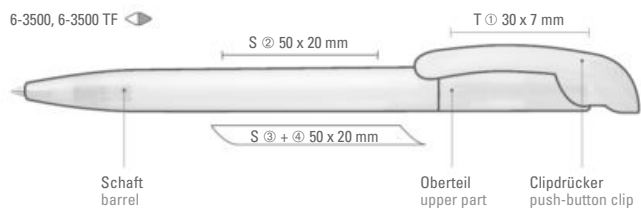

Das gleiche Modell mit Schaft und Clip aus nachwachsendem und kompostierbarem Material finden Sie auf S. 219 unter BIO PEN.

The same model with barrel and clip made of sustainable and biodegradable material can be found on p. 219, under BIO PEN.

6-3500: Druckkugelschreiber mit Bogenclipdrücker.

6-3500: Retractable ballpoint pen with curved clip push-button.

6-3510: Wie Modell 6-3500 jedoch mit Gummigriffzone.

6-3510: Like model 6-3500 but with rubberized grip zone.

6-3500 TF: Druckkugelschreiber mit transparent gefrostetem Gehäuse und Bogenclipdrücker.

6-3500 TF: Retractable ballpoint pen with transparent frosted body and curved push-button clip.

6-3510 TF: Wie Modell 6-3500 TF jedoch mit Gummigriffzone.

6-3510 TF: Like model 6-3500 TF but with rubberized grip zone.

Preis/Stück 6-3500 0,38 €
Preis/Stück 6-3510 0,46 €
Preis/Stück 6-3500 TF 0,43 €
Preis/Stück 6-3510 TF 0,51 €
Mindestbestellmenge 1.000 Stück
Werbeschlüssel Schaft S ○, Clip T

Price/piece 6-3500 0.38 €
Price/piece 6-3510 0.46 €
Price/piece 6-3500 TF 0.43 €
Price/piece 6-3510 TF 0.51 €
Minimum quantity 1,000 pieces
Advertising code barrel S ○, clip T