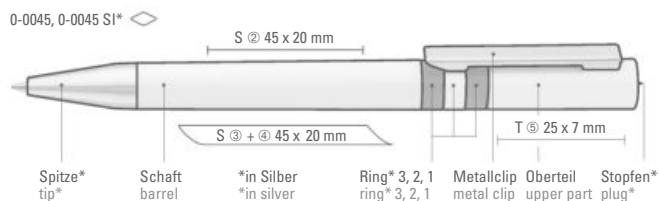

0-0045 (● 8-0866)		0-0045 SI (● 8-0866)	
	32-2175		32-2175
	32-2147		32-2147
	32-0200		32-0200
	32-0348		32-0348
	32-0343		32-0343
	32-0002		32-0002
	32-0115		32-0001
	32-2617		32-0115
	32-0188		32-2617
	32-1585		32-0188
	32-0321		32-1585
	● 8-0866		32-0321
			32-0468
			● 8-0866

Kombinationsbeispiele
Examples of combinations

Ab 2.000 Stück sind alle Ringe farblich frei kombinierbar!
Starting from a quantity of 2,000 pieces you can combine all the rings in the standard colors.

0-0045: Drehkugelschreiber mit gedeckt glänzendem Gehäuse in uni weiß. Zwei eingelassene Ringe und Stopfen im Oberteil unifarben. Metallclip und Spitze in Silber glänzend.

0-0045 SI: Drehkugelschreiber mit uni gedeckt glänzendem Gehäuse. Zwei eingelassene Ringe und Stopfen im Oberteil sowie Metallclip und Spitze in Silber glänzend.

Preis/Stück 0-0045 0,89 €
Preis/Stück 0-0045 SI 0,96 €
Mindestbestellmenge 1.000 Stück
Werbeschlüssel Schaft S, Kappe T

0-0045: Twist ballpoint pen with gloss body in solid white. Two integrated rings and plug in one color. Brilliant silver metal clip and tip.

0-0045 SI: Twist ballpoint pen with gloss body in one solid color. Two integrated rings, plug, metal clip and tip in brilliant silver.

Price/piece 0-0045 0.89 €
Price/piece 0-0045 SI 0.96 €
Minimum quantity 1,000 pieces
Advertising code barrel S, cap T