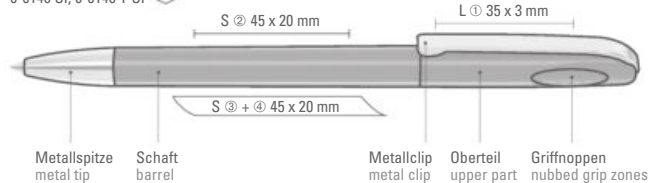

0-0146 SI, 0-0146 T-SI