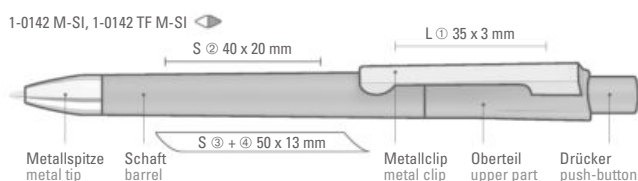

Mix 'n Match: Alle Teile des Modells können farblich frei kombiniert werden.

1-0142 M-SI: Druckkugelschreiber in matt gedeckten Gehäusefarben, Metallclip und schwere Metallspitze glanzverchromt.

1-0142 TF M-SI: Druckkugelschreiber in transparent gefrosteten Gehäusefarben, Metallclip und schwere Metallspitze glanzverchromt.

Preis/Stück 1-0142 M-SI 0,99 €
Preis/Stück 1-0142 TF M-SI 0,99 €
Mindestbestellmenge 1.000 Stück
Werbeschlüssel Schaft S ⊕, Clip L

Mix 'n Match: All parts of item CHECK can be combined freely.

1-0142 M-SI: Retractable ballpoint pen with solid coloured body. Metal clip and heavy metal tip chrome plated.

1-0142 TF M-SI: Retractable ballpoint pen in transparent frosted coloured body. Metal clip and heavy metal tip chrome plated.

Price/piece 1-0142 M-SI 0.99 €
Price/piece 1-0142 TF M-SI 0.99 €
Minimum quantity 1,000 pieces
Advertising code barrel S ⊕, clip L