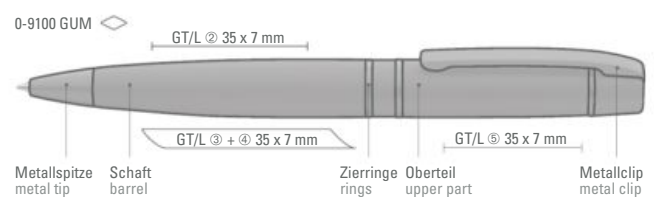

0-9100 GUM (● 8-0888)
0-9102 R GUM (●● 8-0806)

54-0002

● 8-0888

●● 8-0806

ETUI 0-0911 W
Beschreibung auf Seite 240.

ETUI 0-0911 W
See description on page 240.

Modell eignet sich für Hochglanz-
laserung. Siehe Seite 254.

Model is suitable for high gloss
laser engraving. See page 254.

0-9100 GUM: Metall-Drehkugelschreiber mit Softtouch-Gehäuse, Softdrehmechanik und gefedertem Clip. Beschlagteile schwarz glänzend lackiert.

0-9102 R GUM: Metall-Rollerball mit Softtouch-Gehäuse, gefedertem Clip und rutschfester Gummigriffzone. Beschlagteile schwarz glänzend lackiert.

Preis/Stück 0-9100 GUM 5,71 €
Preis/Stück 0-9102 R GUM 7,14 €
Mindestbestellmenge 100 Stück
Werbeschlüssel Schaft GT/L, Kappe GT/L

0-9100 GUM: Metal twist ballpoint pen with softtouch body, smooth turning mechanics, spring-mounted clip and shiny black fittings.

0-9102 R GUM: Metal rollerball with softtouch body, spring-mounted clip, no-slip rubberized grip and shiny black fittings.

Price/piece 0-9100 GUM 5.71 €
Price/piece 0-9102 R GUM 7.14 €
Minimum quantity 100 pieces
Advertising code barrel GT/L, cap GT/L