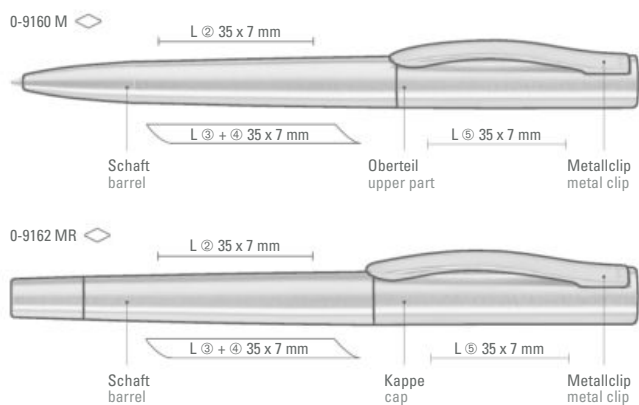

0-9160 M (● 8-0888)
0-9162 MR (● 8-0806)

0-9160 M: Metall-Drehkugelschreiber mit Softdrehmechanik und gefedertem Clip. Oberfläche in Edelstahl matt gebürstet oder in Gun-Optik.

0-9162 MR: Metall-Rollerball mit gefedertem Clip, in Edelstahl matt gebürstet oder Gun-Optik.

Preis/Stück 0-9160 M	7,36 €
Preis/Stück 0-9162 MR	8,79 €
Mindestbestellmenge	100 Stück
Werbeschlüssel	Schaft L, Kappe L

0-9160 M: Metal twist ballpoint pen with soft twist mechanism and spring mounted clip. Surface stainless steel mat brushed or gun metal.

0-9162 MR: Metal roller ball with spring mounted clip. Surface stainless steel mat brushed or gun metal.

Price/piece 0-9160 M	7.36 €
Price/piece 0-9162 MR	8.79 €
Minimum quantity	100 pieces
Advertising code	barrel L, cap L