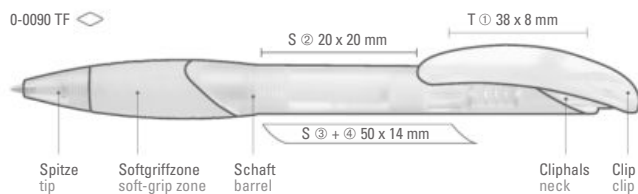

0-0090 T-SM (● 8-0856)
0-0090 TF (● 8-0856)

0-0090 TF ◊

0-0090 T-SM: Druckkugelschreiber mit uni transparent glänzendem Gehäuse, ergonomischer Gummigriffzone, Bogenclipdrücker und Metallspitze matt verchromt.

0-0090 TF: Druckkugelschreiber mit transparent gefrostenem Gehäuse, ergonomischer Gummigriffzone und Bogenclipdrücker.

Preis/Stück 0-0090 T-SM 0,53 €
Preis/Stück 0-0090 TF 0,48 €
Mindestbestellmenge 1.000 Stück
Werbeschlüssel Schaft S, Clip T

0-0090 T-SM: Retractable ballpoint pen with brilliant transparent barrel in one color. Ergonomic rubber grip and curved clip button with heavy metal tip in matt chrome.

0-0090 TF: Retractable ballpoint pen with transparent frosted body, ergonomic rubber gripping and curved push-button clip.

Price/piece 0-0090 T-SM 0.53 €
Price/piece 0-0090 TF 0.48 €
Minimum quantity 1,000 pieces
Advertising code barrel S, clip T