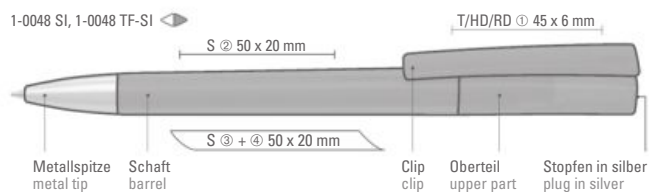

umaBlackForest
Pens