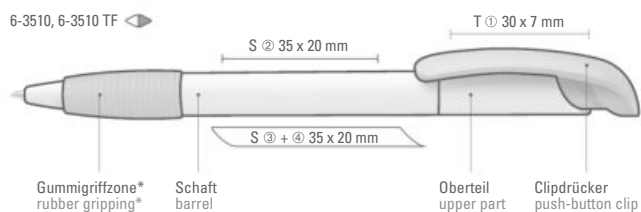

Das gleiche Modell mit Schaft und Clip aus nachwachsendem und kompostierbarem Material finden Sie auf S. 219 unter BIO PEN.

The same model with barrel and clip made of sustainable and biodegradable material can be found on p. 219, under BIO PEN.

6-3500: Druckkugelschreiber mit Bogenclipdrücker.

6-3500: Retractable ballpoint pen with curved clip push-button.

6-3510: Wie Modell 6-3500 jedoch mit Gummigriffzone.

6-3510: Like model 6-3500 but with rubberized grip zone.

6-3500 TF: Druckkugelschreiber mit transparent gefrostetem Gehäuse und Bogenclipdrücker.

6-3500 TF: Retractable ballpoint pen with transparent frosted body and curved push-button clip.

6-3510 TF: Wie Modell 6-3500 TF jedoch mit Gummigriffzone.

6-3510 TF: Like model 6-3500 TF but with rubberized grip zone.

Preis/Stück 6-3500 0,38 €
Preis/Stück 6-3510 0,46 €
Preis/Stück 6-3500 TF 0,43 €
Preis/Stück 6-3510 TF 0,51 €
Mindestbestellmenge 1.000 Stück
Werbeschlüssel Schaft S ○, Clip T

Price/piece 6-3500 0.38 €
Price/piece 6-3510 0.46 €
Price/piece 6-3500 TF 0.43 €
Price/piece 6-3510 TF 0.51 €
Minimum quantity 1,000 pieces
Advertising code barrel S ○, clip T