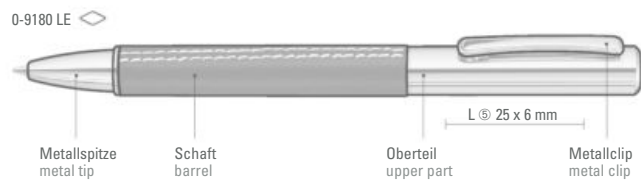

0-8800 M (● 8-0883)

53-0002

LITKO Economy Class Refill 0-0002

● 8-0883

0-9180 LE (● 8-0888)

55-0002

LITKO Extra Class Refill 0-0002

● 8-0888

0-9182 LE R (● 8-0806)

55-0002

LITKO High Class Rollerball Refill 0-0002

● 8-0806

0-8800 M: Metall-Drehkugelschreiber mit schwarz glänzend lackiertem Gehäuse. Clip, Zierringe und Spitze aus vergoldetem Metall.

0-9180 LE: Metall-Drehkugelschreiber mit Lederschaft mit weißen Ziernähten. Oberteil und Beschläge glanzverchromt.

0-9182 LE R: Metall-Rollerball mit Lederschaft mit weißen Ziernähten. Oberteil und Beschläge glanzverchromt.

Preis/Stück 0-8800 M	3,22 €
Mindestbestellmenge	300 Stück
Werbeschlüssel	Schaft MS/L, Clip L, Kappe MT/L

Preis/Stück 0-9180 LE	5,07 €
Preis/Stück 0-9182 LE R	6,50 €
Mindestbestellmenge	100 Stück
Werbeschlüssel	Kappe L

0-8800 M: Metal twist ballpoint pen with glossy black lacquered body. Clip, bands and tip made from gold-plated metal.

0-9180 LE: Twist metal ballpoint pen with leather barrel and white decorative stitchings. Upper part and fittings chrome plated.

0-9182 LE R: Metal rollerball and leather barrel with white decorative stitchings. Upper part and fittings chrome plated.

Price/piece 0-8800 M	3.22 €
Minimum quantity	300 pieces
Advertising code	barrel MS/L, clip L, cap MT/L

Price/piece 0-9180 LE	5.07 €
Price/piece 0-9182 LE R	6.50 €
Minimum quantity	100 pieces
Advertising code	cap L