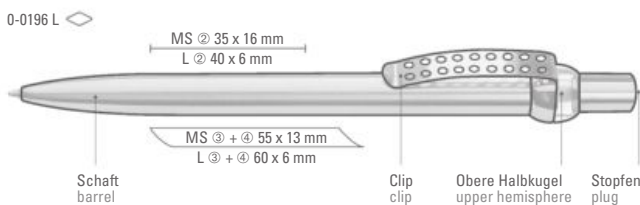

0-9440: Metall-Druckkugelschreiber mit glanzverchromtem, lackiertem Schaft, Drücker, Clip und Spitze. Gummigriffzone farbig.

0-0196 L: Metall-Druckkugelschreiber mit verchromten und lackiertem Schaft. Obere Halbkugel und Stopfen unifarben transparent. Gelochter Metallclip, Drücker und untere Halbkugel verchromt.

Preis/Stück 0-9440	1,36 €
Mindestbestellmenge	300 Stück
Werbeschlüssel	Schaft MS/L, Clip L
Preis/Stück 0-0196 L	1,12 €
Mindestbestellmenge	300 Stück
Werbeschlüssel	Schaft MS/L

0-9440: Metal retractable ballpoint pen with glossy chrome-plated, lacquered barrel, push-button, clip and tip. Colored rubber gripping.

0-0196 L: Metal retractable ballpoint pen with chrome and lacquered barrel. Upper hemisphere and terminal in one transparent color. Chrome plated metal clip, lower hemisphere and push-button.

Price/piece 0-9440	1.36 €
Minimum quantity	300 pieces
Advertising code	barrel MS/L, clip L
Price/piece 0-0196 L	1.12 €
Minimum quantity	300 pieces
Advertising code	barrel MS/L