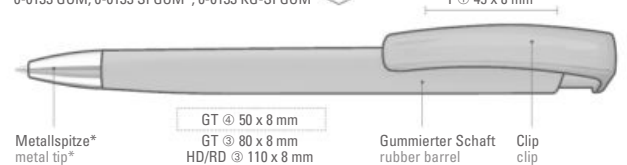

0-0133 GUM: Druckkugelschreiber mit gummiertem Dreikantgehäuse und gedeckt glänzendem Clip.

0-0133 SI GUM: Druckkugelschreiber mit gummiertem Dreikantgehäuse und gedeckt glänzendem Clip und schwerer Metallspitze glanzverchromt.

0-0133 KG-SI GUM: Druckkugelschreiber mit gummiertem Dreikantgehäuse und weiß gedecktem glänzendem Clip und schwerer Metallspitze glanzverchromt.

Preis/Stück 0-0133 GUM	0,55 €
Preis/Stück 0-0133 SI GUM	0,69 €
Preis/Stück 0-0133 KG-SI GUM	0,69 €
Mindestbestellmenge	1.000 Stück
Werbeschlüssel	Schaft GT/HD/RD, Clip T

0-0133 GUM: Retractable ballpoint pen with soft touch triangular body and shiny solid clip.

0-0133 SI GUM: Retractable ballpoint pen with soft touch triangular body and shiny solid clip and heavy chrome plated metal tip.

0-0133 KG-SI GUM: Retractable ballpoint pen with soft touch triangular body and shiny solid white clip and heavy chrome plated metal tip.

Price/piece 0-0133 GUM	0.55 €
Price/piece 0-0133 SI GUM	0.69 €
Price/piece 0-0133 KG-SI GUM	0.69 €
Minimum quantity	1,000 pieces
Advertising code	barrel GT/HD/RD, clip T

0-0133 GUM, 0-0133 SI GUM*, 0-0133 KG-SI GUM*