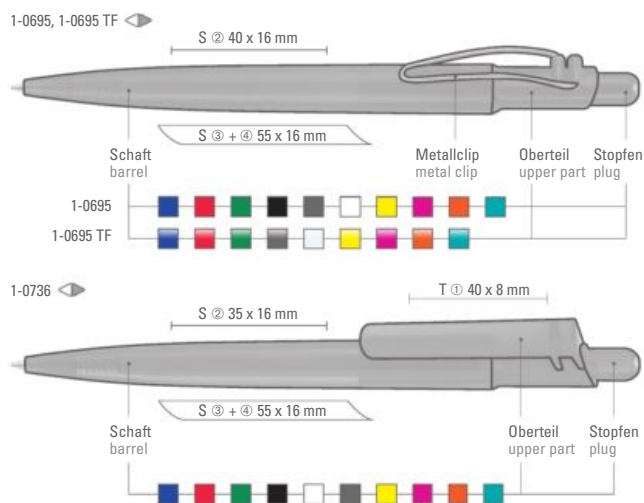

Ab 2.000 Stück können die Modelle farblich kombiniert werden.

You may choose any color combination for orders over 2.000 units.

1-0695: Druckkugelschreiber mit vernickeltem Metallbiegeclip und gedeckt glänzendem Gehäuse.

1-0695: Retractable ballpoint pen with nickel-plated metal flexible clip and solid shiny body.

1-0695 TF: Druckkugelschreiber mit vernickeltem Metallbiegeclip in transparent gefrostetem Gehäuse.

1-0695 TF: Retractable ballpoint pen with nickel-plated metal flexible clip and transparent frosted body.

1-0736: Druckkugelschreiber mit großem Clip an verstärkter Clipanbindung mit gedeckt glänzendem Gehäuse.

1-0736: Retractable ballpoint pen with extra strong large clip and solid shiny body.

Preis/Stück 1-0695	0,59 €
Preis/Stück 1-0695 TF	0,71 €
Mindestbestellmenge	1.000 Stück
Werbeschlüssel	Schaft S $\varnothing$
Preis/Stück 1-0736	0,39 €
Mindestbestellmenge	1.000 Stück
Werbeschlüssel	Schaft S, Clip T

Price/piece 1-0695	0.59 €
Price/piece 1-0695 TF	0.71 €
Minimum quantity	1,000 pieces
Advertising code	barrel S $\varnothing$
Price/piece 1-0736	0.39 €
Minimum quantity	1,000 pieces
Advertising code	barrel S, clip T