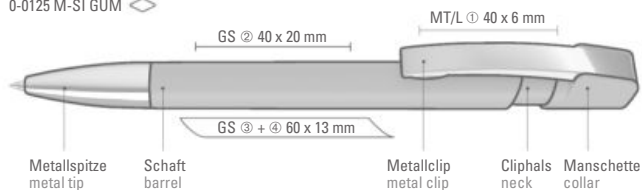

0-0125 M-SI GUM ◊