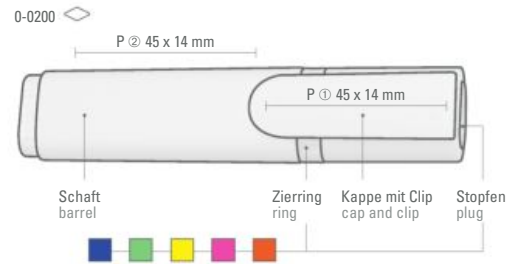

TEXTMARKER
HIGHLIGHTER
0-0200

TEXTMARKER 2er SET
HIGHLIGHTER SET OF 2
0-0200/2

BESCHREIBUNG
DESCRIPTION

0-0200: Textmarker mit Kunststoffgehäuse und Kappe mit Clip in weiß. Mundstück mit Zierring und Stopfen in der Schreibfarbe.

0-0200/2: Textmarker 2er-Set aus den Standardfarben in transparentem Stecketui.

Preis/Stück 0-0200	0,51 €
Mindestbestellmenge	500 Stück
Werbeschlüssel	Schaft P, Clip P

Preis/Stück 0-0200/2	1,45 €
Mindestbestellmenge	300 Stück
Werbeschlüssel	Schaft P, Clip P

0-0200: Highlighter with plastic body and cap with clip in white. Section with band and terminal in the ink color.

0-0200/2: Highlighter set of 2 in the standard colors in transparent pen case.

Price/piece 0-0200	0.51 €
Minimum quantity	500 pieces
Advertising code	barrel P, clip P

Price/piece 0-0200/2	1.45 €
Minimum quantity	300 pieces
Advertising code	barrel P, clip P

TEXTMARKER SET
HIGHLIGHTER SET
0-0200/3

BESCHREIBUNG
DESCRIPTION

0-0200/3: Set-Box in Köcherform mit 3 Textmarkern (0-0200) in verschiedenen Schreibfarben (gelb/grün/magenta). Auch mit Klebbanderole erhältlich. Preis auf Anfrage.

Preis/Stück 0-0200/3	2,02 €
Mindestbestellmenge	300 Stück
Werbeschlüssel	Schaft P, Clip P, Box S, TT

0-0200/3: Quiver-shaped set box with 3 highlighters (0-0200) in various ink colors (yellow/green/magenta). Also available with adhesive banderole. Price on request.

Price/piece 0-0200/3	2.02 €
Minimum quantity	300 pieces
Advertising code	barrel P, clip P, box S, TT

Farb-Code (Schreibfarben)
Color code (Ink colors)

0-0200

50-0225

50-7481

50-0809

50-1575

50-2915

0-0200/3, 0-0200/3 SI