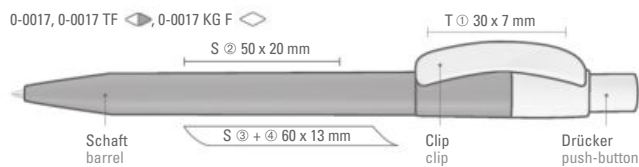

0-0017 (● 8-0866)		0-0017 KG F (● 8-0866)	
	32-2175		32-0292
	32-2147		32-2175
	32-0200		32-2147
	32-0348		32-0200
	32-0343		32-0382
	32-0002		32-0348
	32-0001		32-0343
	32-0468		32-0002
	32-0115		32-0428
	32-1585		32-0001
	32-0188		32-0115
0-0017 TF (● 8-0866)			32-2705
	32-2915		32-2685
	32-0286		32-0188
	32-0200		32-0203
	32-0382		32-0213
	32-2426		32-1585
	32-0419		32-0638
	32-0431		32-3262
	32-0003		32-0321
	32-0108		32-0468
	32-1765		32-7569
	32-2655		32-0469
	32-0254		● 8-0866
	32-2091		
	32-0213		
	32-1585		
	32-0638		
	32-3262		
	32-7569		
	32-0469		

Ab 2.000 Stück können die Modelle farblich kombiniert werden.

0-0017: Druckkugelschreiber mit Bogenclip in gedeckten Farben.

0-0017 TF: Druckkugelschreiber mit transparent gefrostetem Schaft, Bogenclip und Drücker glänzend transparent

0-0017 KG F: Druckkugelschreiber mit farbig mattem Schaft, Bogenclip und Drücker in glänzend weiß.

Preis/Stück 0-0017	0,33 €
Preis/Stück 0-0017 TF	0,33 €
Preis/Stück 0-0017 KG F	0,33 €
Mindestbestellmenge	1.000 Stück
Werbeschlüssel	Schaft S ◊, Clip T

You may choose any color combination for orders over 2.000 units.

0-0017: Retractable ballpoint pen with curved clip in solid colors.

0-0017 TF: Retractable ballpoint pen with transparent frosted barrel, curved clip and push-button glossy transparent.

0-0017 KG F: Retractable ballpoint pen with matt solid colored body, curved clip and push-button shiny white.

Price/piece 0-0017	0.33 €
Price/piece 0-0017 TF	0.33 €
Price/piece 0-0017 KG F	0.33 €
Minimum quantity	1,000 pieces
Advertising code	barrel S ◊, clip T