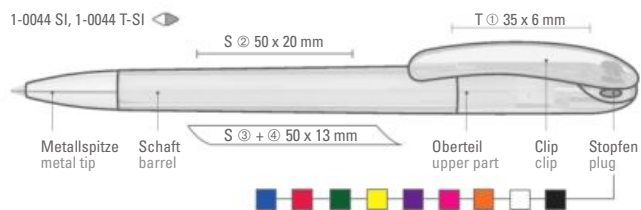

umaBlackForest
Pens

1-0044 SI: Drehkugelschreiber mit gedeckt glänzendem Gehäuse, schwarz oder weiß und farbigem Stopfen im Oberteil. Mit schwerer Metallspitze glanzverchromt.

1-0044 T-SI: Drehkugelschreiber mit transparent glänzendem Gehäuse, und farbigem Stopfen im Oberteil. Mit schwerer Metallspitze glanzverchromt.

Preis/Stück 1-0044 SI 0,86 €
Preis/Stück 1-0044 T-SI 0,86 €
Mindestbestellmenge 1.000 Stück
Werbeschlüssel Schaft S $\varnothing$, Clip T

1-0044 SI: Twist ballpoint pen with shiny body in one solid color black or white and colored plug in the upper part. Heavy metal tip chrome plated.

1-0044 T-SI: Twist ballpoint pen with shiny transparent body and colored plug in the upper part. Heavy metal tip chrome plated.

Price/piece 1-0044 SI 0,86 €
Price/piece 1-0044 T-SI 0,86 €
Minimum quantity 1,000 pieces
Advertising code barrel S $\varnothing$, clip T