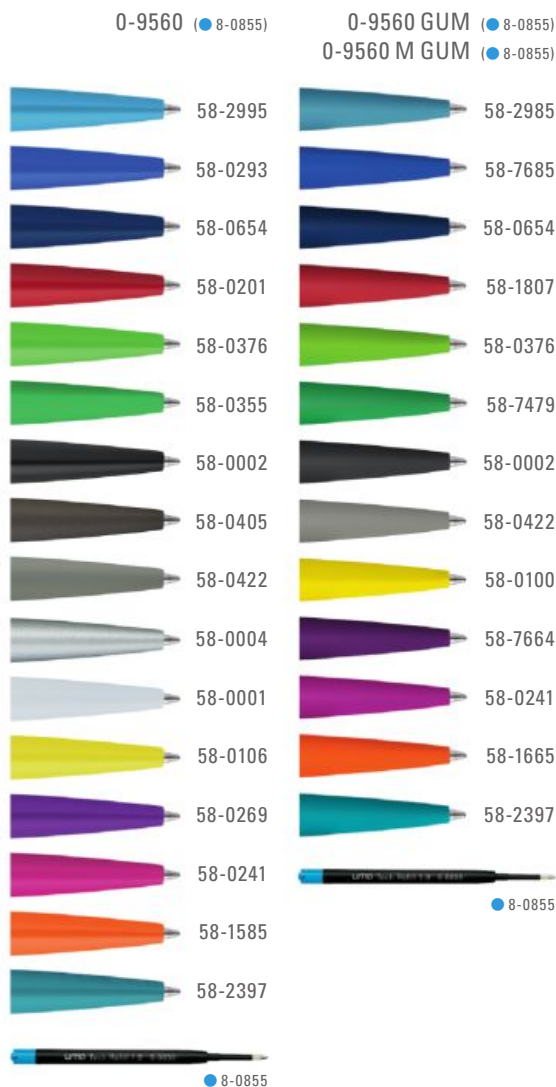

Modell 0-9560 eignet sich für Laserung in weiß. Siehe Seite 255.

Model 0-9560 is suitable for engraving in white. See page 255.

Modell 0-9560 GUM eignet sich für Hochglanzlaserung. Siehe Seite 255.

Model 0-9560 GUM is suitable for high gloss laser engraving. See page 255.

Modell 0-9560 M GUM eignet sich für Laserung in schwarz. Siehe Seite 255.

Model 0-9560 M GUM is suitable for engraving in black. See page 255.