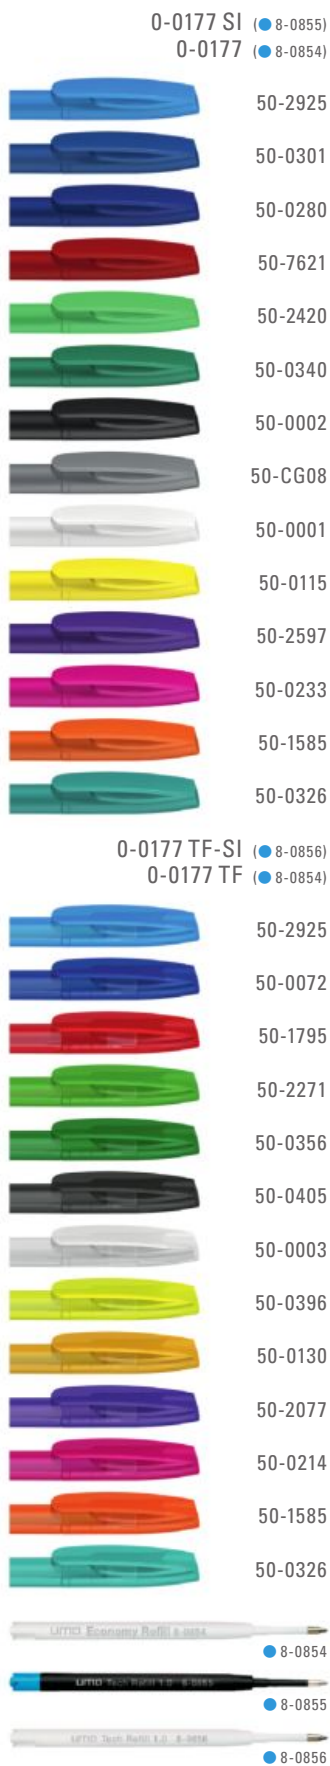

0-0177 SI: Drehkugelschreiber mit matt gedecktem Gehäuse und silberne Spitze glanzverchromt.

0-0177 TF-SI: Drehkugelschreiber mit transparent gefrostetem Gehäuse und silberne Spitze glanzverchromt.

0-0177: Drehkugelschreiber mit matt gedecktem Gehäuse.

0-0177 TF: Drehkugelschreiber mit transparent gefrostetem Gehäuse.

Preis/Stück 0-0177 SI	0,51 €
Preis/Stück 0-0177 TF-SI	0,51 €
Preis/Stück 0-0177	0,42 €
Preis/Stück 0-0177 TF	0,42 €
Mindestbestellmenge	1.000 Stück
Werbeschlüssel	Schaft S, Clip T

0-0177 SI: Twist ballpoint pen with matt solid body and tip chrome plated.

0-0177 TF-SI: Twist ballpoint pen with transparent frosted body and tip chrome plated.

0-0177: Twist ballpoint pen with solid matt body.

0-0177 TF: Twist ballpoint pen with transparent frosted body.

Price/piece 0-0177 SI	0.51 €
Price/piece 0-0177 TF-SI	0.51 €
Price/piece 0-0177 TF	0.42 €
Price/piece 0-0177	0.42 €
Minimum quantity	1,000 pieces
Advertising code	barrel S, clip T