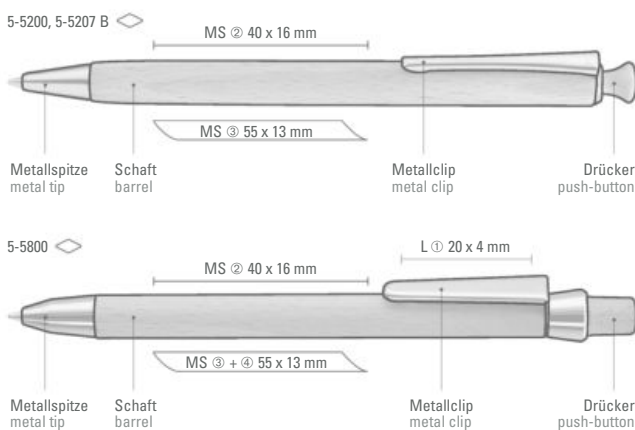

5-5200: Holz-Druckkugelschreiber mit vernickeltem Metallclip und Metallspitze. Schaft aus schutzlackiertem PEFC-zertifiziertem deutschen Buchenholz.

5-5207 B: Holz-Druckbleistift (0,7 mm) mit vernickeltem Metallclip und Metallspitze. Schaft aus schutzlackiertem PEFC-zertifiziertem deutschen Buchenholz. Passend zu Artikel 5-5200.

5-5800: Holz-Druckkugelschreiber mit silber glänzendem Metallclip und Metallspitze. Schaft aus schutzlackiertem PEFC-zertifiziertem deutschen Buchenholz.

Preis/Stück 5-5200	1,28 €
Preis/Stück 5-5207 B	1,64 €
Mindestbestellmenge	300 Stück
Werbeschlüssel	Schaft MS
Preis/Stück 5-5800	1,69 €
Mindestbestellmenge	300 Stück
Werbeschlüssel	Schaft MS, Clip L

5-5200: Wooden retractable ballpoint pen with nickel-plated metal clip and metal tip. Barrel in PEFC-certified german beechwood with protective varnish coating.

5-5207 B: Wooden mechanical pen (0,7 mm) with nickel-plated metal clip and metal tip. Barrel in PEFC-certified german beechwood with protective varnish coating. Suitable for 5-5200.

5-5800: Wooden retractable ballpoint pen with metal clip and metal tip in shiny silver. Barrel in PEFC-certified german beechwood with protective varnish coating.

Price/piece 5-5200	1.28 €
Price/piece 5-5207 B	1.64 €
Minimum quantity	300 pieces
Advertising code	barrel MS
Price/piece 5-5800	1.69 €
Minimum quantity	300 pieces
Advertising code	barrel MS, clip L