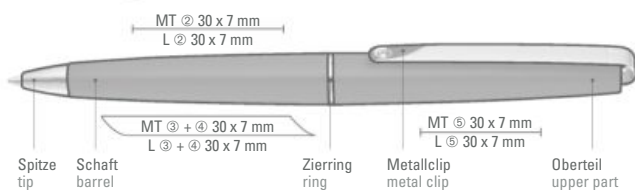

0-8370, 0-8370 M