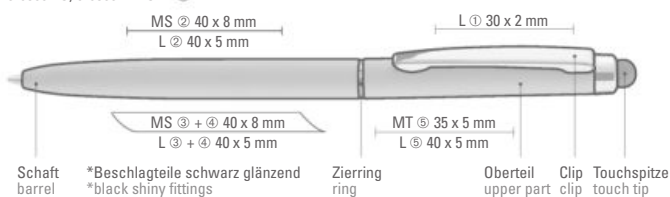

Modell 0-9588 M TO eignet sich für Laserung in weiss. Siehe Seite 255.

Model 0-9588 M TO is suitable for engraving in white. See page 255.

0-9588 TO, 0-9588 M TO*

Schaft barrel
*Beslagteile schwarz glänzend *black shiny fittings
Zierring ring
Oberteil upper part
Clip clip
Touchspitze touch tip

0-2608 S-TO