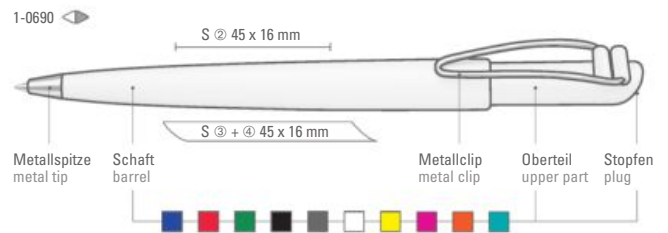

1-0735 (●●8-0877)
1-0690 (●●8-0855)

- 01-0286
- 01-0200
- 01-0340
- 01-0002
- 01-0428
- 01-0001
- 01-0108
- 01-0219
- 01-0172
- 01-3262

1-0765 T (●●8-0866)

- 01-2747
- 01-0199
- 01-0336
- 01-0425
- 01-CG01
- 01-0116
- 01-0227
- 01-0151

1-0735: Druckkugelschreiber mit großem gedeckten Gehäuse und großem Clip an genoppeter Clipaufhängung.

1-0690: Druckkugelschreiber mit vernickeltem Metallbiegeclip und Metallspitze.

1-0765 T: Druckkugelschreiber mit transparent gefrostetem Schaft und großem Clip an genoppeter Clipaufhängung.

Preis/Stück 1-0735	0,41 €
Preis/Stück 1-0765 T	0,53 €
Mindestbestellmenge	1.000 Stück
Werbeschlüssel	Schaft S ○, Clip S
Preis/Stück 1-0690	1,03 €
Mindestbestellmenge	1.000 Stück
Werbeschlüssel	Schaft S ○

1-0735: Retractable ballpoint pen with solid body and large clip on nubbed clip holder.

1-0690: Retractable ballpoint pen with flexible nickel-plated metal clip and metal tip.

1-0765 T: Retractable ballpoint pen with transparent frosted barrel and large clip on nubbed clip holder.

Price/piece 1-0735	0.41 €
Price/piece 1-0765 T	0.53 €
Minimum quantity	1,000 pieces
Advertising code	barrel S ○, clip S
Price/piece 1-0690	1.03 €
Minimum quantity	1,000 pieces
Advertising code	barrel S ○