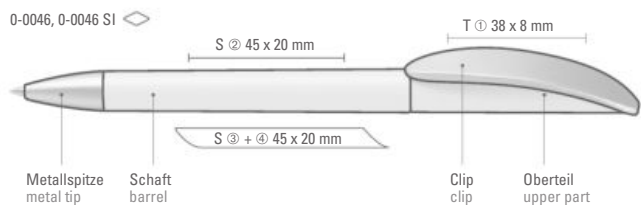

- 0-0046 (● 8-0856)
- 50-0002
  - 50-0001
  - 50-2925
  - 50-0072
  - 50-1795
  - 50-2271
  - 50-0356
  - 50-0405
  - 50-0003
  - 50-0384
  - 50-0194
  - 50-0465
  - 50-0396
  - 50-2077
  - 50-0214
  - 50-0130
  - 50-1585
  - 50-0326
- 8-0856
- 0-0046 SI (● 8-0855)
- 50-0004
  - 8-0855

0-0046: Drehkugelschreiber mit transparent gefrostetem oder gedecktem Gehäuse. Matt silberner Bogenclip und schwerer, matt verchromter Metallspitze.

0-0046 SI: Drehkugelschreiber mit silbernem Gehäuse und schwerer, matt verchromter Metallspitze.

Preis/Stück 0-0046 0,48 €
Preis/Stück 0-0046 SI 0,56 €
Mindestbestellmenge 1.000 Stück
Werbeschlüssel Schaft S, Clip T

0-0046: Twist ballpoint pen with transparent frosted or opaque body. Matt silver curved clip and heavy, matt chrome metal tip.

0-0046 SI: Twist ballpoint pen with silver body and heavy, matt chrome metal tip.

Price/piece 0-0046 0.48 €
Price/piece 0-0046 SI 0.56 €
Minimum quantity 1,000 pieces
Advertising code barrel S, clip T