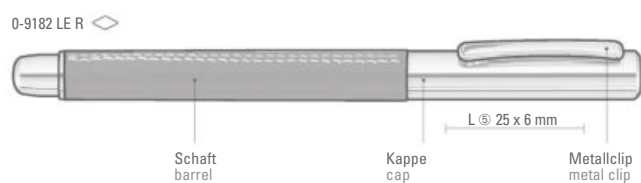

0-8800 M (● 8-0883)

53-0002

LITKO Economy Class Refill 0-0002

● 8-0883

0-9180 LE (● 8-0888)

55-0002

LITKO Extra Class Refill 0-0002

● 8-0888

0-9182 LE R (● 8-0806)

55-0002

LITKO High Class Rollerball Refill 0-0002

● 8-0806

0-8800 M: Metall-Drehkugelschreiber mit schwarz glänzend lackiertem Gehäuse. Clip, Zierringe und Spitze aus vergoldetem Metall.

0-9180 LE: Metall-Drehkugelschreiber mit Lederschaft mit weißen Ziernähten. Oberteil und Beschläge glanzverchromt.

0-9182 LE R: Metall-Rollerball mit Lederschaft mit weißen Ziernähten. Oberteil und Beschläge glanzverchromt.

Preis/Stück 0-8800 M	3,22 €
Mindestbestellmenge	300 Stück
Werbeschlüssel	Schaft MS/L, Clip L, Kappe MT/L

Preis/Stück 0-9180 LE	5,07 €
Preis/Stück 0-9182 LE R	6,50 €
Mindestbestellmenge	100 Stück
Werbeschlüssel	Kappe L

0-8800 M: Metal twist ballpoint pen with glossy black lacquered body. Clip, bands and tip made from gold-plated metal.

0-9180 LE: Twist metal ballpoint pen with leather barrel and white decorative stitchings. Upper part and fittings chrome plated.

0-9182 LE R: Metal rollerball and leather barrel with white decorative stitchings. Upper part and fittings chrome plated.

Price/piece 0-8800 M	3.22 €
Minimum quantity	300 pieces
Advertising code	barrel MS/L, clip L, cap MT/L

Price/piece 0-9180 LE	5.07 €
Price/piece 0-9182 LE R	6.50 €
Minimum quantity	100 pieces
Advertising code	cap L