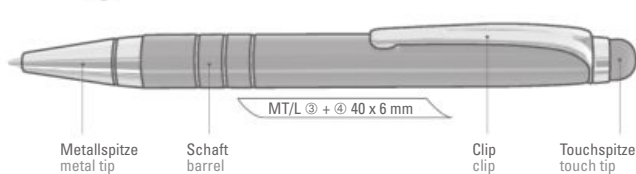

Metallspitze metal tip
Schaft barrel
Clip clip
Touchspitze touch tip