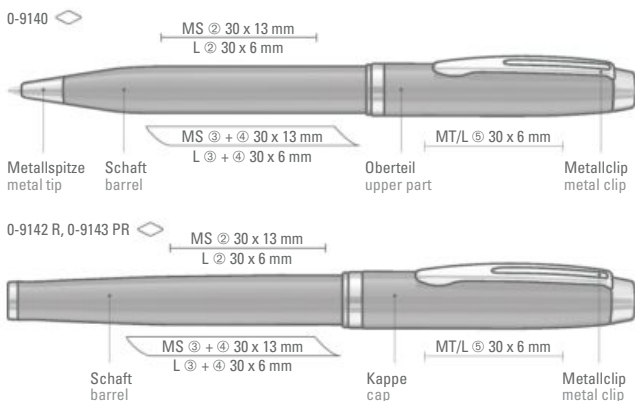

0-9140: Metall-Drehkugelschreiber mit Softdrehmechanik und Metallzierring. Beschlagteile glanzverchromt.

0-9142 R: Metall-Rollerball mit Metallzierring. Beschlagteile glanzverchromt.

0-9143 PR: Metall-Patronenroller mit Metallzierring. Beschlagteile glanzverchromt. Das Patronen-Roller-System arbeitet nach dem Prinzip des Füllhalters und kann mit Standard-Tintenpatronen nachgefüllt werden.

Preis/Stück 0-9140 5,71 €
Preis/Stück 0-9142 R 7,14 €
Preis/Stück 0-9143 PR 7,86 €
Mindestbestellmenge 100 Stück
Werbeschlüssel Schaft MS/L, Kappe MT/L

0-9140: Metal twist ballpoint pen with soft-twist mechanism and decorative metal ring. Gloss-chrome fittings.

0-9142 R: Metal rollerball with decorative metal ring. Gloss-chrome fittings.

0-9143 PR: Metal cartridge roller with decorative metal ring. Gloss-chrome fittings. The cartridge roller system operates on the same principle as the fountain pen and can be refilled with standard ink cartridges.

Price/piece 0-9140 5.71 €
Price/piece 0-9142 R 7.14 €
Price/piece 0-9143 PR 7.86 €
Minimum quantity 100 pieces
Advertising code barrel MS/L, cap MT/L