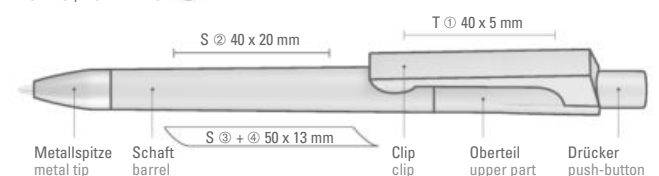

1-0142 SI (●● 8-0855)

1-0142 KTF SI (●● 8-0855)

01-0284

01-0286

01-0280

01-0200

01-0375

01-0340

01-0002

01-0428

01-0001

01-0108

01-0526

01-0219

01-0172

01-2995

01-3262

●● 8-0855

Mix 'n Match: Alle Teile des Modells können farblich frei kombiniert werden.

1-0142 SI: Druckkugelschreiber in matt gedeckten Gehäusefarben, mit schwerer matt verchromter Metallspitze.

1-0142 KTF SI: Druckkugelschreiber in matt gedeckten Gehäusefarben, Clip transparent gefrostet, mit schwerer matt verchromter Metallspitze.

Preis/Stück 1-0142 SI	0,85 €
Preis/Stück 1-0142 KTF SI	0,85 €
Mindestbestellmenge	1.000 Stück
Werbeschlüssel	Schaft S ○, Clip T

Mix 'n Match: All parts of item CHECK can be combined freely.

1-0142 SI: Retractable ballpoint pen with matt colored body and heavy metal tip matt chrome plated.

1-0142 KTF SI: Retractable ballpoint pen with matt colored body, clip transparent frosted and with heavy metal tip matt chrome plated.

Price/piece 1-0142 SI	0.85 €
Price/piece 1-0142 KTF SI	0.85 €
Minimum quantity	1,000 pieces
Advertising code	barrel S ○, clip T

umaBlackForest
Pens

1-0142 SI, 1-0142 KTF SI