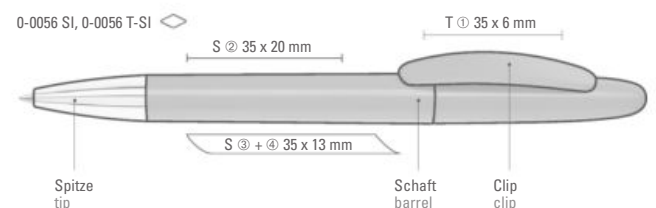

0-0056 M-SI: Twist ballpoint pen with shiny opaque body, metal clip and tip chrome plated.

Price/piece 0-0056 SI	0.66 €
Minimum quantity	1,000 pieces
Advertising code	barrel S, clip T
Price/piece 0-0056 M-SI	0.93 €
Minimum quantity	1,000 pieces
Advertising code	barrel S, clip MT/L