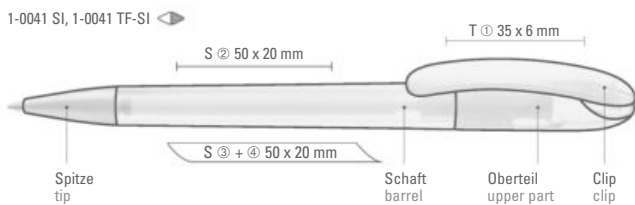

umaBlackForest Pens

1-0041 SI: Drehkugelschreiber in uni gedeckt, mit schwerer matt verchromter Metallspitze.

1-0041 TF-SI: Drehkugelschreiber mit transparent gefrostetem Gehäuse und schwerer matt verchromter Metallspitze.

Preis/Stück 1-0041 SI	0,76 €
Preis/Stück 1-0041 TF-SI	0,76 €
Mindestbestellmenge	1.000 Stück
Werbeschlüssel	Schaft S ○, Clip T

1-0041 SI: Twist ballpoint pen in opaque colors with heavy, matt chrome metal tip.

1-0041 TF-SI: Twist ballpoint pen with transparent frosted body and heavy, matt chrome metal tip.

Price/piece 1-0041 SI	0.76 €
Price/piece 1-0041 TF-SI	0.76 €
Minimum quantity	1,000 pieces
Advertising code	barrel S ○, clip T