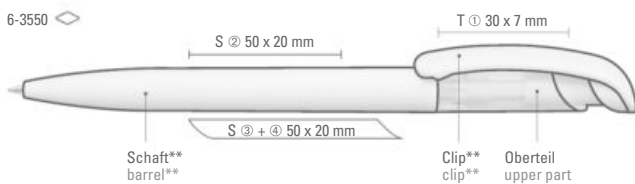

* 06-7527 BIO-MIX: Drücker und Spitze sind aus Bio-Material gefertigt. Der Werkstoff Celluloseacetat entspricht der DIN EN 13432:2000-12 und wird aus europäischen Weichhölzern gewonnen.

* 06-7527 BIO-MIX: Pushbutton and tip are made of bio material. This material – cellulose acetate – complies with DIN EN 13432:2000-12 and is derived from European softwoods.

** Die Herstellung der Clips und der Schäfte ist aufgrund des besonderen Materials produktions-technischen Schwankungen unterlegen. Leichte Unterschiede in der Farbe und der Oberfläche (Schlierenbildung) sind möglich.

** The production of the clips and barrels is subject to fluctuations due to the special material. Slight differences in color and surface (smear formation) are possible.