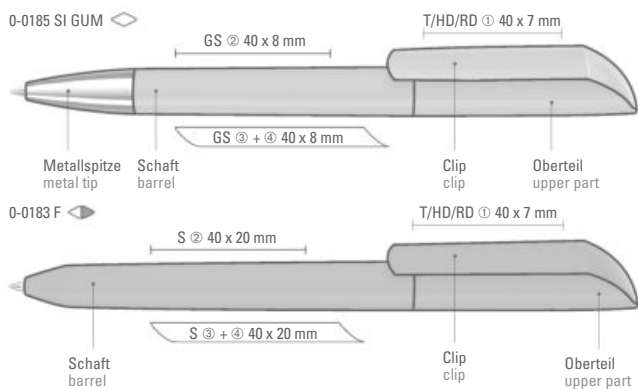

0-0185 SI GUM (● 8-0866)

0-0183 F (● 8-0866)

	32-0292		32-0292
	32-2175		32-2175
	32-7686		32-2147
	32-1805		32-0200
	32-0382		32-0382
	32-0348		32-0348
	32-0343		32-0343
	32-0002		32-0002
	32-0428		32-0428
	32-0001		32-0001
	32-0115		32-0115
	32-2705		32-2705
	32-2104		32-2685
	32-1817		32-0188
	32-0203		32-0203
	32-0213		32-0213
	32-1585		32-1585
	32-0638		32-0638
	32-3262		32-3262
	32-0321		32-0321
	32-0468		32-0468
	32-7569		32-7569
	32-0469		32-0469

● 8-0866

● 8-0866

RD
uma

Ab 2.000 Stück können die Modelle farblich kombiniert werden.

0-0185 SI GUM: Drehkugelschreiber unifarben mit gummiertem Gehäuse und gedeckt glänzendem Clip, Spitze glanzverchromt.

0-0183 F: Drehkugelschreiber unifarben mit mattem Gehäuse und gedeckt mattem Clip.

Preis/Stück 0-0185 SI GUM	0,93 €
Mindestbestellmenge	1.000 Stück
Werbeschlüssel	Schaft GS, Clip T/HD/RD
Preis/Stück 0-0183 F	0,58 €
Mindestbestellmenge	1.000 Stück
Werbeschlüssel	Schaft S, Clip T/HD/RD

You may choose any color combination for orders over 2,000 units.

0-0185 SI GUM: Twist ballpoint pen with soft touch housing and shiny solid clip in one solid color, tip chrome plated.

0-0183 F: Twist ballpoint pen with matt solid housing and matt solid clip.

Price/piece 0-0185 SI GUM	0.93 €
Minimum quantity	1,000 pieces
Advertising code	barrel GS, clip T/HD/RD
Price/piece 0-0183 F	0.58 €
Minimum quantity	1,000 pieces
Advertising code	barrel S, clip T/HD/RD