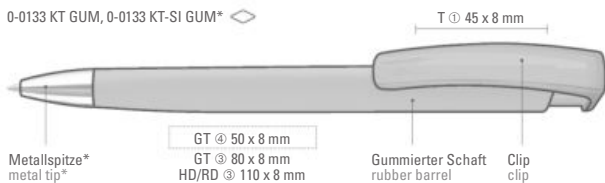

0-0133 KT GUM, 0-0133 KT-SI GUM* ◊