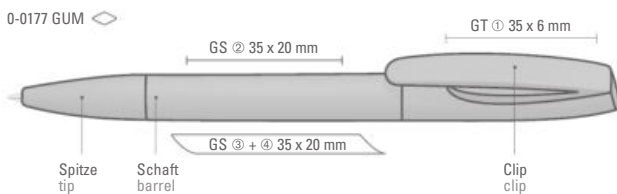

0-0177 GUM (● 8-0855)

0-0177 GUM: Drehkugelschreiber mit gummiertem Gehäuse und gummiertem Clip.

Preis/Stück 0-0177 GUM 0,56 €
Mindestbestellmenge 1.000 Stück
Werbeschlüssel Schaft GS, Clip GT

0-0177 GUM: Twist ballpoint pen with soft touch body and soft touch clip.

Price/piece 0-0177 GUM 0.56 €
Minimum quantity 1,000 pieces
Advertising code barrel GS, clip GT