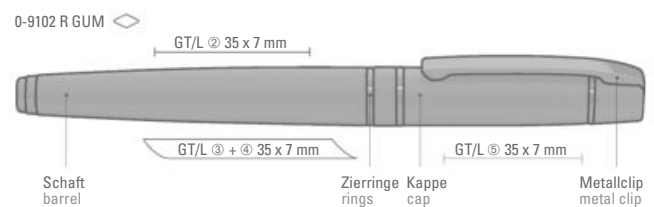

0-9100 GUM (● 8-0888)
0-9102 R GUM (●● 8-0806)

54-0002

● 8-0888

●● 8-0806

ETUI 0-0911 W
Beschreibung auf Seite 240.

ETUI 0-0911 W
See description on page 240.

Modell eignet sich für Hochglanz-
laserung. Siehe Seite 254.

Model is suitable for high gloss
laser engraving. See page 254.

0-9100 GUM: Metall-Drehkugelschreiber mit Softtouch-Gehäuse, Softdrehmechanik und gefedertem Clip. Beschlagteile schwarz glänzend lackiert.

0-9102 R GUM: Metall-Rollerball mit Softtouch-Gehäuse, gefedertem Clip und rutschfester Gummigriffzone. Beschlagteile schwarz glänzend lackiert.

Preis/Stück 0-9100 GUM 5,71 €
Preis/Stück 0-9102 R GUM 7,14 €
Mindestbestellmenge 100 Stück
Werbeschlüssel Schaft GT/L, Kappe GT/L

0-9100 GUM: Metal twist ballpoint pen with softtouch body, smooth turning mechanics, spring-mounted clip and shiny black fittings.

0-9102 R GUM: Metal rollerball with softtouch body, spring-mounted clip, no-slip rubberized grip and shiny black fittings.

Price/piece 0-9100 GUM 5.71 €
Price/piece 0-9102 R GUM 7.14 €
Minimum quantity 100 pieces
Advertising code barrel GT/L, cap GT/L