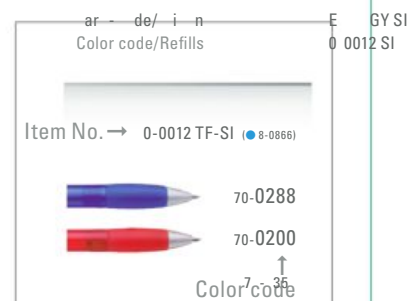

The Whole Range At A Glance

The uma writing instruments combine numerous components with a wide range of color options and various print positions. With all these design choices, it's a good thing every product page has an informative product sketch of each writing instrument, the full range of standard colors for the model and information about available imprint positions with dimensions (length x height in mm).

There are special information codes describing imprint positions and printing methods – see below for more. Please note the number (①–⑦) of the available imprint position and the letter (printing code S, T, TT, E, L, RD, RL, HD, V, D, MS, MT, P, GS, GT) of your chosen printing method. At uma, you can see the whole range at a glance.

Informative Product Sketches (Structure)

Solid Colors, Examples:

Frosted Colors, Examples:

Transparent Colors, Examples:

Print Positions

- ① On the clip
- ② In front of the clip
- ③ On the opposite side of the clip
- ④ Beside the clip
- ⑤ On the cap
- ⑥ Plug
- ⑦ Lateral clip fastening

- All-around imprint
- ◀ Mix and Match Model

Printing Methods (Printing Code)

- S = Silk screen
- T = Pad printing
- TT = Pad printing on special formats
- E = Etching
- L = Laser engraving
- RD = Relief printing
- RL = 360° Laser engraving
- HD = Digital printing
- V = Foil transfer imprint
- D = Doming

- ◻ = Print on inner barrel possible
- ◊ = One-colored model

Pad or silk screen printing on metallic, wooden or laquered rather rubberized surfaces:
MS = Silk screen
MT = Pad printing
P = Special print
GS = Silk screen on rubberized surfaces
GT = Pad printing on rubberized surfaces

Notes On The Color Codes