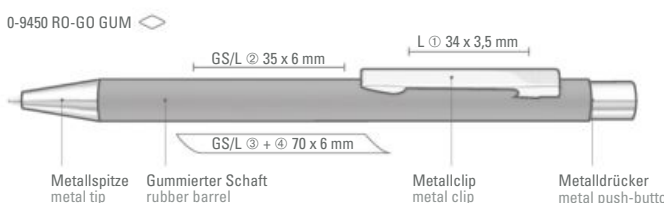

0-9450 SI: Metall-Druckkugelschreiber mit matter Oberfläche, Metallclip, Metallspitze und Metalldrücker in silber glänzend.

0-9457 SI B: Passender Metall-Druckbleistift (0,7mm) zu 0-9450 SI. Mit Radiergummi im Drücker.

0-9450 RO-GO: Metall-Druckkugelschreiber mit Schaft in weiß glänzend oder schwarz matt, Metallspitze, Metallclip und Metalldrücker in roségold glänzend.

0-9450 RO-GO GUM: Metall-Druckkugelschreiber mit Softtouch-Schaft in schwarz, Metallspitze und Metalldrücker in roségold glänzend.

Preis/Stück 0-9450 SI	1,64 €
Preis/Stück 0-9457 SI B	2,35 €
Preis/Stück 0-9450 RO-GO	1,92 €
Mindestbestellmenge	300 Stück
Werbeschlüssel	Schaft MS/L/RL, Clip L
Preis/Stück 0-9450 RO-GO GUM	2,21 €
Mindestbestellmenge	300 Stück
Werbeschlüssel	Schaft GS/L, Clip L

0-9450 SI: Metal retractable ballpoint pen with matt finished surface, metal clip, metal tip and metal push-button in shiny silver.

0-9457 SI B: Matching retractable metal pencil for model 0-9450 SI. With rubber inside the push-button.

0-9450 RO-GO: Metal retractable ballpoint pen with barrel in shiny white or matt black, metal clip, metal tip and metal pusher in shiny rose gold.

0-9450 RO-GO GUM: Metal retractable ballpoint pen with soft touch barrel in black, metal clip, metal tip and metal pusher in shiny rose gold.

Price/piece 0-9450 SI	1.64 €
Price/piece 0-9457 SI B	2.35 €
Price/piece 0-9450 RO-GO	1.92 €
Minimum quantity	300 pieces
Advertising code	barrel MS/L/RL, clip L
Price/piece 0-9450 RO-GO GUM	2.21 €
Minimum quantity	300 pieces
Advertising code	barrel GS/L, clip L