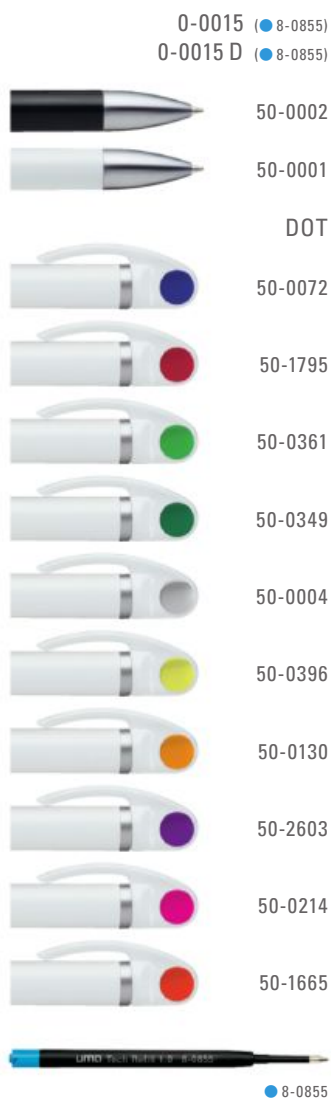

Mit bedruckbaren Dots! Preis auf Anfrage.
With printable dots! Price on require.

0-0015, 0-0015 D