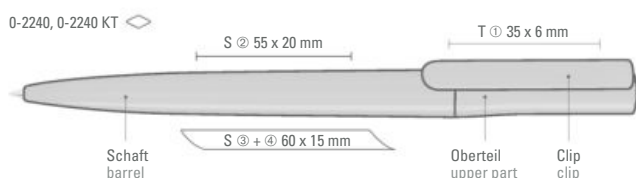

0-2240 ● 8-0866	
	57-0298
	57-0662
	57-0200
	57-7492
	57-0361
	57-0340
	57-0002
	57-7527
	57-0001
	57-0012
	57-0270
	57-2607
	57-0233
	57-0021
	57-7710
	57-7500
0-2240 KT ● 8-0866	
	57-0286
	57-0185
	57-0355
	57-0440
	57-0291
	57-0107
	57-0260
	57-0226
	57-0151
	57-3295
	● 8-0866

Das aus recycelten PET-Flaschen in Europa hergestellte rPET-Material eignet sich für einen langlebigen und nachhaltigen Werbeeinsatz. Dank der europäischen Produktion und dem Einsatz der langschreibenden uma Jumbomine, leistet der uma RECYCLED PET PEN switch einen zusätzlichen nachhaltigen Beitrag zur Schonung der Umwelt.

The rPET, which is produced in Europe, are suitable for a durable and sustainable advertisement. The uma RECYCLED PET PEN switch protect our environment due to the European production and the long-writing uma Jumbo refill.

0-2240: Drehkugelschreiber aus recyceltem rPET-Material in gedeckt glänzenden Gehäusefarben.

0-2240: Twist ballpoint pen made from recycled rPET in solid shiny housing colors.

0-2240 KT: Drehkugelschreiber aus recyceltem rPET-Material in gedeckt glänzendem Clip.

0-2240 KT: Twist ballpoint pen made from recycled rPET in solid shiny housing colors with transparent shiny clip.

Preis/Stück 0-2240, 0-2240 KT 0,51 €
Mindestbestellmenge 1.000 Stück
Werbeschlüssel Schaft S, Clip T

Price/piece 0-2240, 0-2240 KT 0.51 €
Minimum quantity 1,000 pieces
Advertising code barrel S, clip T