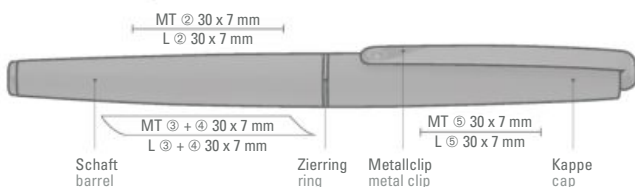

0-8372 R, 0-8372 MR

Etui Empfehlung / Case suggestion

ETUI 0-0944
Zweiteiliges Pappetui mit abnehmbarem Deckel und W-Einlage – siehe Seite 239.
Two-piece cardboard case with removable lid and W-inlay – see on page 239.

0-8370: Metall-Drehkugelschreiber mit Softdrehmechanik, glänzendem Gehäuse, langem, flexiblem Metallclip, Zierring und Spitze glanzverchromt.

0-8372 R: Metall-Rollerball mit glänzendem Gehäuse, langem, flexiblem Metallclip, Zierring und Stopfen glanzverchromt. Griffzone gerillt in glanzchrom.

0-8370 M: Metall-Drehkugelschreiber mit Softdrehmechanik, matt lackiertem Gehäuse, langem, flexiblem Metallclip, Zierring und Spitze schwarz glänzend.

0-8372 MR: Metall-Rollerball mit matt lackiertem Gehäuse, langem flexiblem Metallclip, Zierring und Stopfen schwarz glänzend. Griffzone gerillt in schwarz glänzend.

0-8370: Metal twist ballpoint pen with soft twist mechanism, shiny housing, long, flexible metal clip, ring and tip chrome plated.

0-8372 R: Metal rollerball with shiny housing, long, flexible metal clip, ring and plug chrome plated. Ribbed gripping zone in shiny black.

0-8370 M: Metal twist ballpoint pen with soft twist mechanism, matt lacquered housing, long, flexible metal clip, ring and tip shiny black.

0-8372 MR: Metal rollerball with matt lacquered housing, long, flexible metal clip, ring and plug shiny black. Ribbed gripping zone in shiny black.

Preis/Stück 0-8370	2,14 €	Price/piece 0-8370	2.14 €
Preis/Stück 0-8372 R	2,85 €	Price/piece 0-8372 R	2.85 €
Preis/Stück 0-8370 M	2,28 €	Price/piece 0-8370 M	2.28 €
Preis/Stück 0-8372 MR	2,99 €	Price/piece 0-8372 MR	2.99 €
Mindestbestellmenge	300 Stück	Minimum quantity	300 pieces
Werbeschlüssel	Schaft MT/L, Kappe MT/L	Advertising code	barrel MT/L, cap MT/L