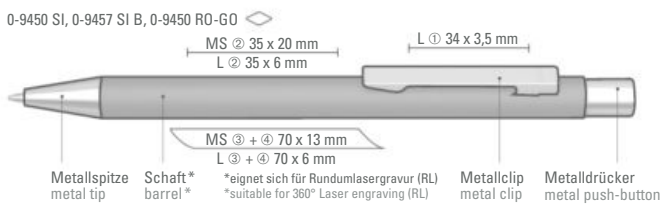

0-9450 SI: Metall-Druckkugelschreiber mit matter Oberfläche, Metallclip, Metallspitze und Metalldrücker in silber glänzend.

0-9457 SI B: Passender Metall-Druckbleistift (0,7mm) zu 0-9450 SI. Mit Radiergummi im Drücker.

0-9450 RO-GO: Metall-Druckkugelschreiber mit Schaft in weiß glänzend oder schwarz matt, Metallspitze, Metallclip und Metalldrücker in roségold glänzend.

0-9450 RO-GO GUM: Metall-Druckkugelschreiber mit Softtouch-Schaft in schwarz, Metallspitze und Metalldrücker in roségold glänzend.

Preis/Stück 0-9450 SI	1,64 €
Preis/Stück 0-9457 SI B	2,35 €
Preis/Stück 0-9450 RO-GO	1,92 €
Mindestbestellmenge	300 Stück
Werbeschlüssel	Schaft MS/L/RL, Clip L
Preis/Stück 0-9450 RO-GO GUM	2,21 €
Mindestbestellmenge	300 Stück
Werbeschlüssel	Schaft GS/L, Clip L

0-9450 SI: Metal retractable ballpoint pen with matt finished surface, metal clip, metal tip and metal push-button in shiny silver.

0-9457 SI B: Matching retractable metal pencil for model 0-9450 SI. With rubber inside the push-button.

0-9450 RO-GO: Metal retractable ballpoint pen with barrel in shiny white or matt black, metal clip, metal tip and metal pusher in shiny rose gold.

0-9450 RO-GO GUM: Metal retractable ballpoint pen with soft touch barrel in black, metal clip, metal tip and metal pusher in shiny rose gold.

Price/piece 0-9450 SI	1.64 €
Price/piece 0-9457 SI B	2.35 €
Price/piece 0-9450 RO-GO	1.92 €
Minimum quantity	300 pieces
Advertising code	barrel MS/L/RL, clip L
Price/piece 0-9450 RO-GO GUM	2.21 €
Minimum quantity	300 pieces
Advertising code	barrel GS/L, clip L