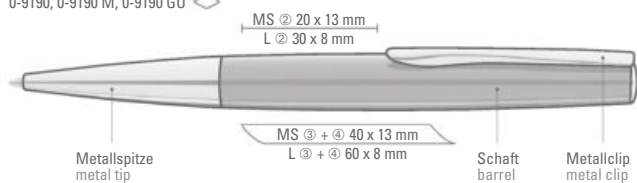

0-9190: Metall-Drehkugelschreiber mit gedeckt glänzendem Gehäuse in schwarz oder weiß, gefederter Metallclip und schwere Metallspitze glanzverchromt.

0-9190 M: Metall-Drehkugelschreiber mit gedeckt matt lackiertem Gehäuse in schwarz, gefederter Metallclip und Softdrehmechanik.

0-9190 GO: Metall-Drehkugelschreiber mit gedeckt mattem Gehäuse in schwarz, gefederter Metallclip und schwere Metallspitze in matt gold.

Preis/Stück 0-9190 10,79 €
Preis/Stück 0-9190 M 10,79 €
Preis/Stück 0-9190 GO 12,22 €
Mindestbestellmenge 100 Stück
Werbeschlüssel Schaft MS/L

0-9190: Metal twist ballpoint pen with shiny solid housing in black or white, spring mounted clip and heavy chrome plated metal tip.

0-9190 M: Metal twist ballpoint pen with solid matt finished surface in black, spring mounted clip, heavy chrome plated metal tip and smooth turning mechanics.

0-9190 GO: Metal twist ballpoint pen with solid matt housing in black, spring mounted clip and heavy metal tip in matt gold.

Price/piece 0-9190 10.79 €
Price/piece 0-9190 M 10.79 €
Price/piece 0-9190 GO 12.22 €
Minimum quantity 100 pieces
Advertising code barrel MS/L