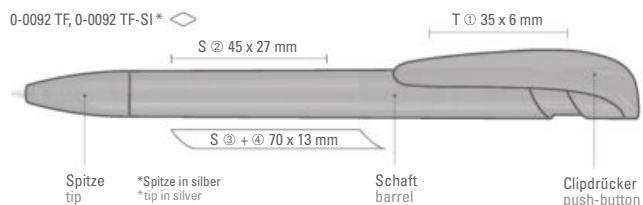

0-0092 TF: Druckkugelschreiber mit transparent gefrostetem Gehäuse, Spitze und breitem Bogenclipdrücker.

0-0092 TF-SI: Druckkugelschreiber in uni transparent gefrostetem Gehäuse, breitem Bogenclipdrücker und silberner Spitze glanzverchromt.

Preis/Stück 0-0092 TF	0,32 €
Preis/Stück 0-0092 TF-SI	0,52 €
Mindestbestellmenge	1.000 Stück
Werbeschlüssel	Schaft S ○, Clip T

0-0092 TF: Retractable ballpoint pen with transparent frosted body, tip and wide curved clip button.

0-0092 TF-SI: Retractable ballpoint pen with transparent frosted body, wide curved clip button and silver shiny chrome plated tip.

Price/piece 0-0092 TF	0.32 €
Price/piece 0-0092 TF-SI	0.52 €
Minimum quantity	1,000 pieces
Advertising code	barrel S ○, clip T