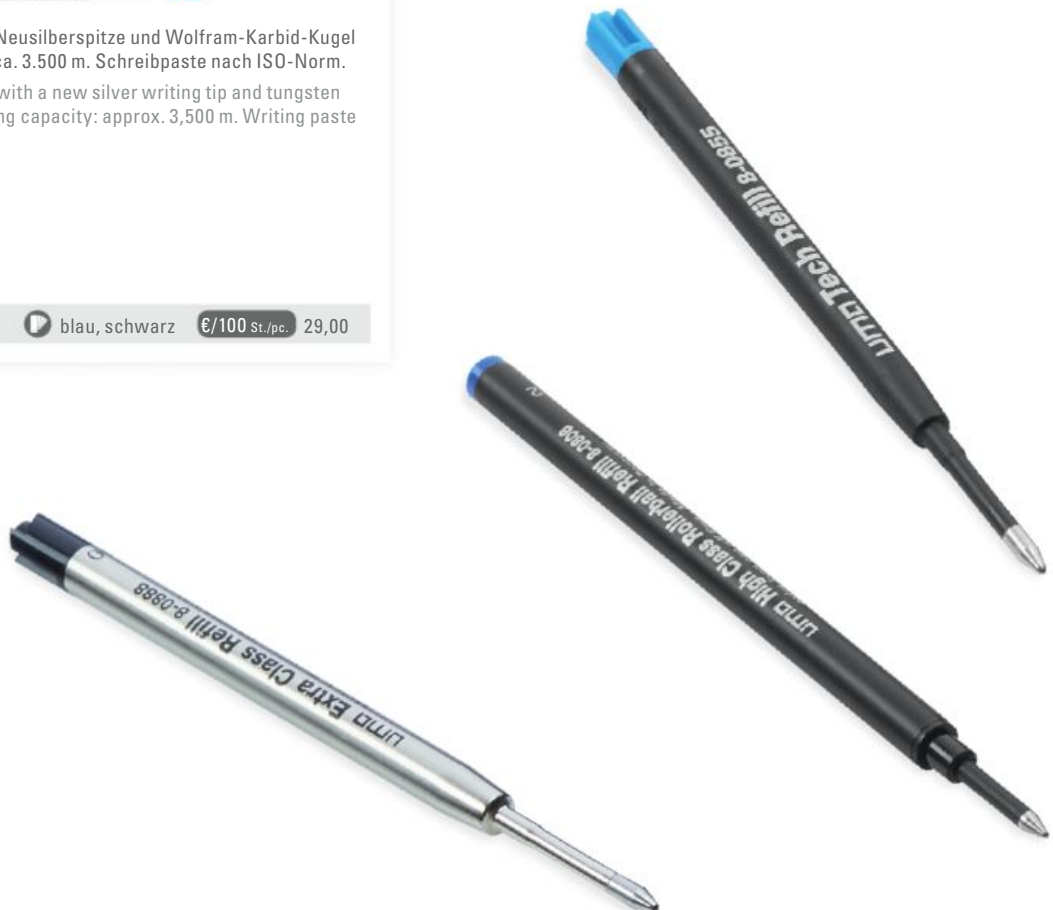

1.200 m 1,0 mm blau, schwarz €/100 St./pc. 6,00

8-0875 uma Economy X-20 Refill

X-20 Kunststoffmine mit weißem Kunststoffrohr, silberner Schreibspitze und Wolfram-Karbid-Kugel (1,0 mm). Schreibleistung: ca. 1.000 m. Schreibpaste nach ISO-Norm.

X-20 plastic lead with white plastic tube, silver writing tip and tungsten carbide ball (1.0 mm). Writing capacity: approx. 1,000 m. Writing paste according to ISO standard.

1.000 m 1,0 mm blau, schwarz €/100 St./pc. 4,00

8-0854 uma Economy Refill

Kunststoff-Großraummine mit weißem Kunststoffrohr, silberne Schreibspitze und Wolfram-Karbid-Kugel (1,0 mm). Schreibleistung: ca. 1.500 m. Schreibpaste nach ISO-Norm.

Large-capacity plastic refill with white plastic tube, silver writing tip and tungsten carbide ball (1.0 mm). Writing capacity: approx. 1,500 m. Writing paste according to ISO standard.

1.500 m 1,0 mm blau, schwarz €/100 St./pc. 11,00

8-0883 uma Economy Class Refill

Metall-Großraummine mit Neusilberspitze und Wolfram-Karbid-Kugel (1,0 mm). Schreibleistung: ca. 3.500 m. Schreibpaste nach ISO-Norm.

Large-capacity metal lead with a new silver writing tip and tungsten carbide ball (1.0 mm). Writing capacity: approx. 3,500 m. Writing paste according to ISO standard.

3.500 m 1,0 mm blau, schwarz €/100 St./pc. 29,00