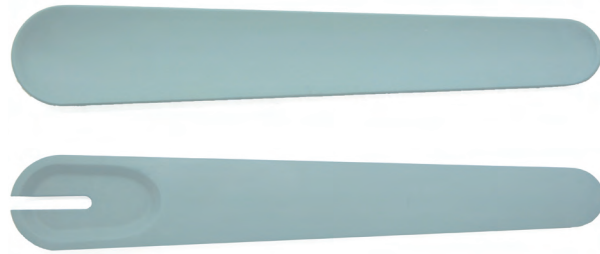

bioloco plant deluxe salad servers / powder blue
BPDT802 - unit 4